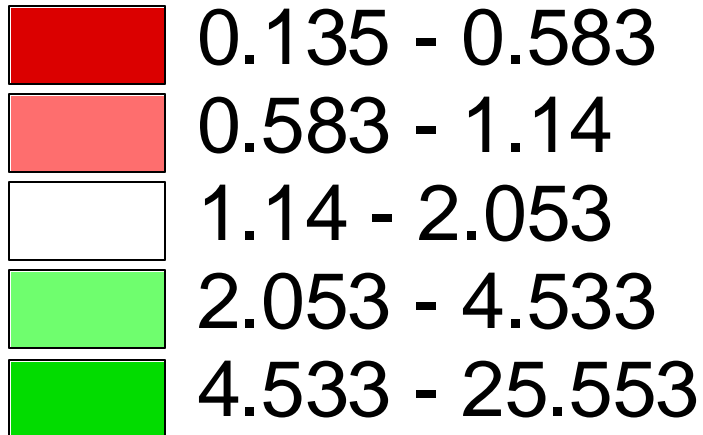

Ratio of Incoming Workers to Outgoing Workers

Incoming/Outgoing

Map produced by the
Center for Population Studies
University of Mississippi