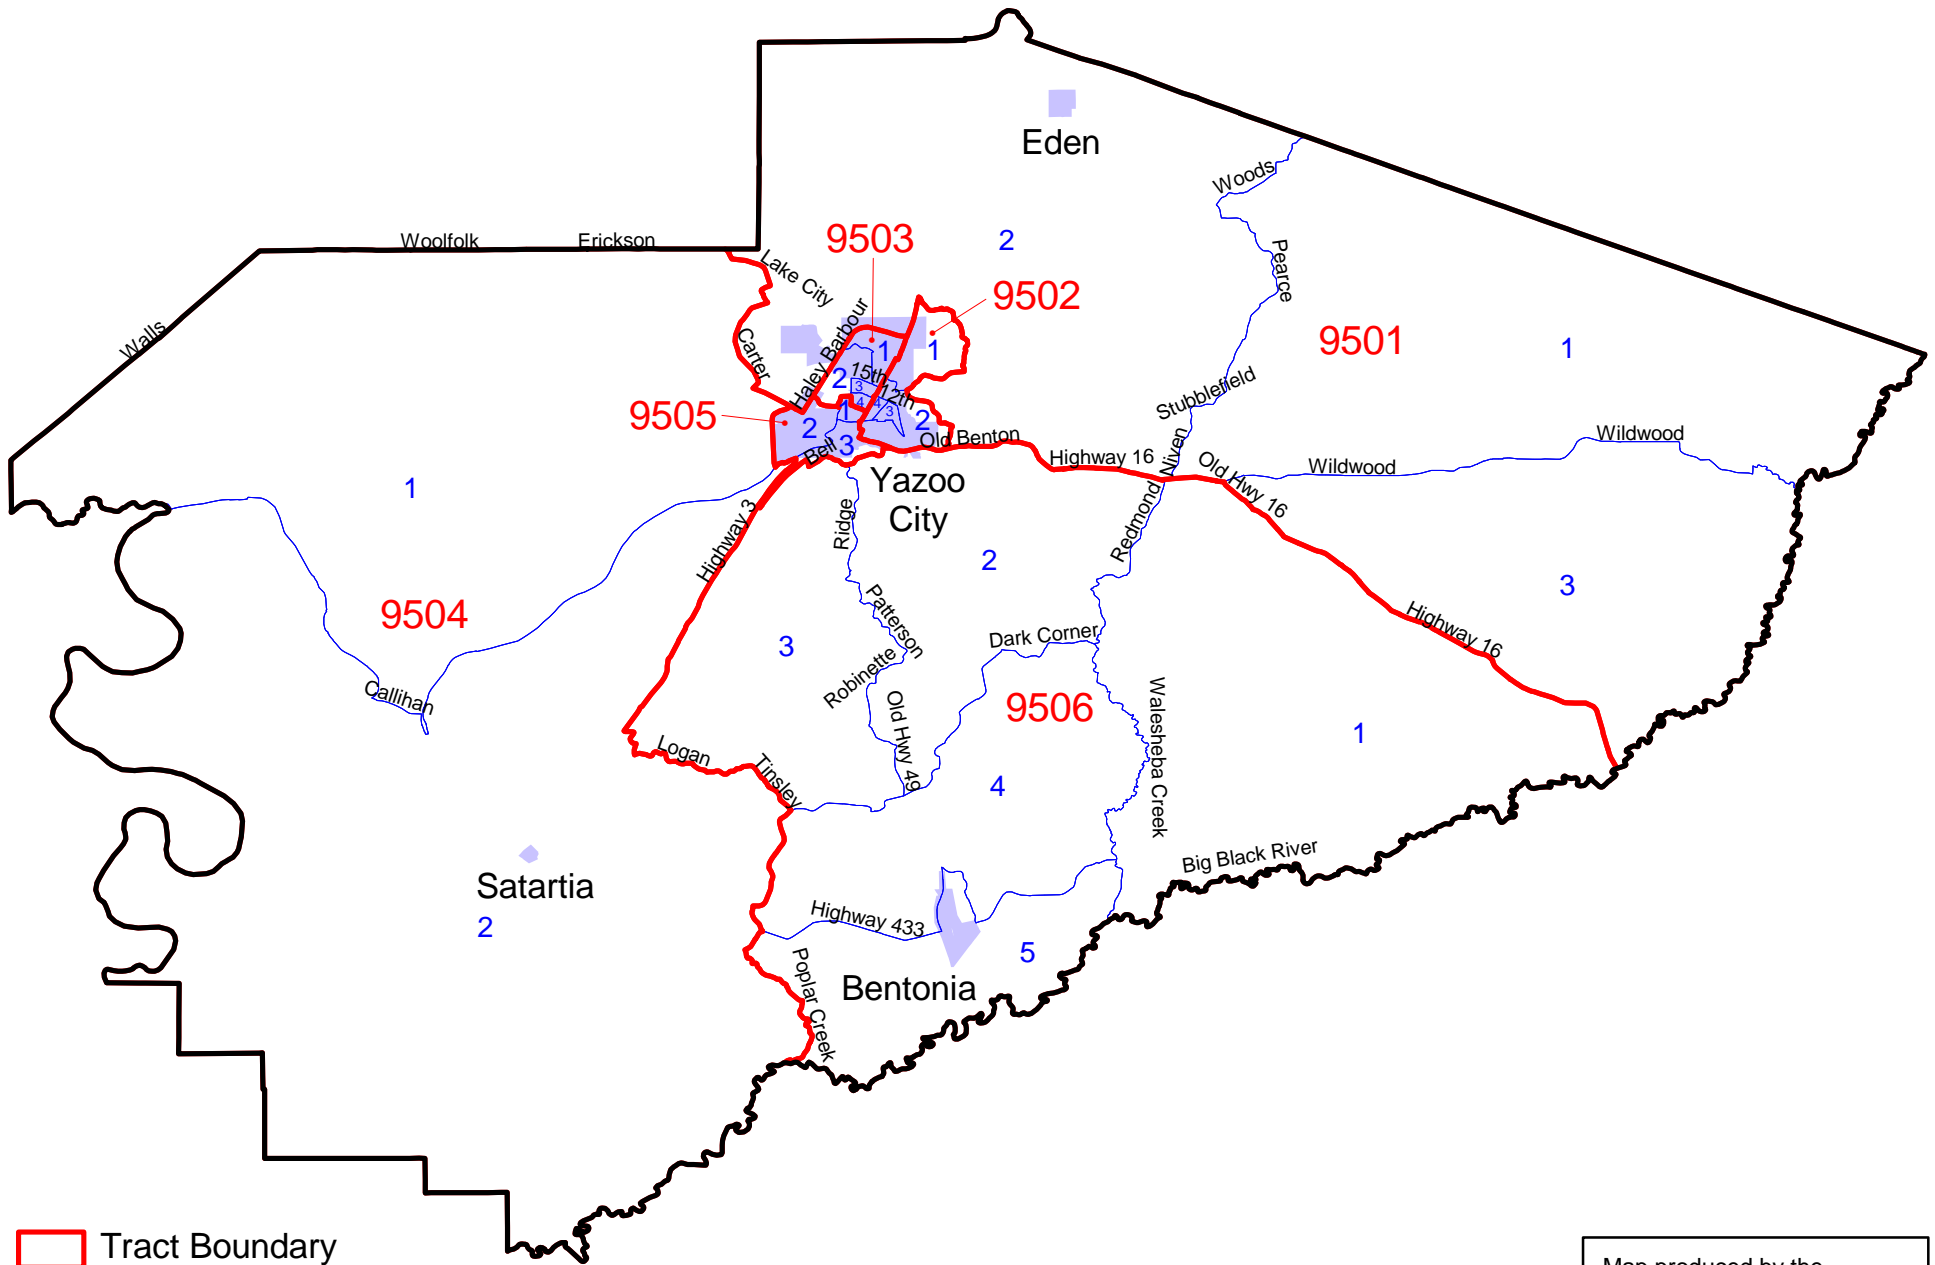

Yazoo County, MS: Census 2000 Block Groups

- Tract Boundary
- Block Group Boundary
- Place

Map produced by the
Center for Population Studies
University of Mississippi