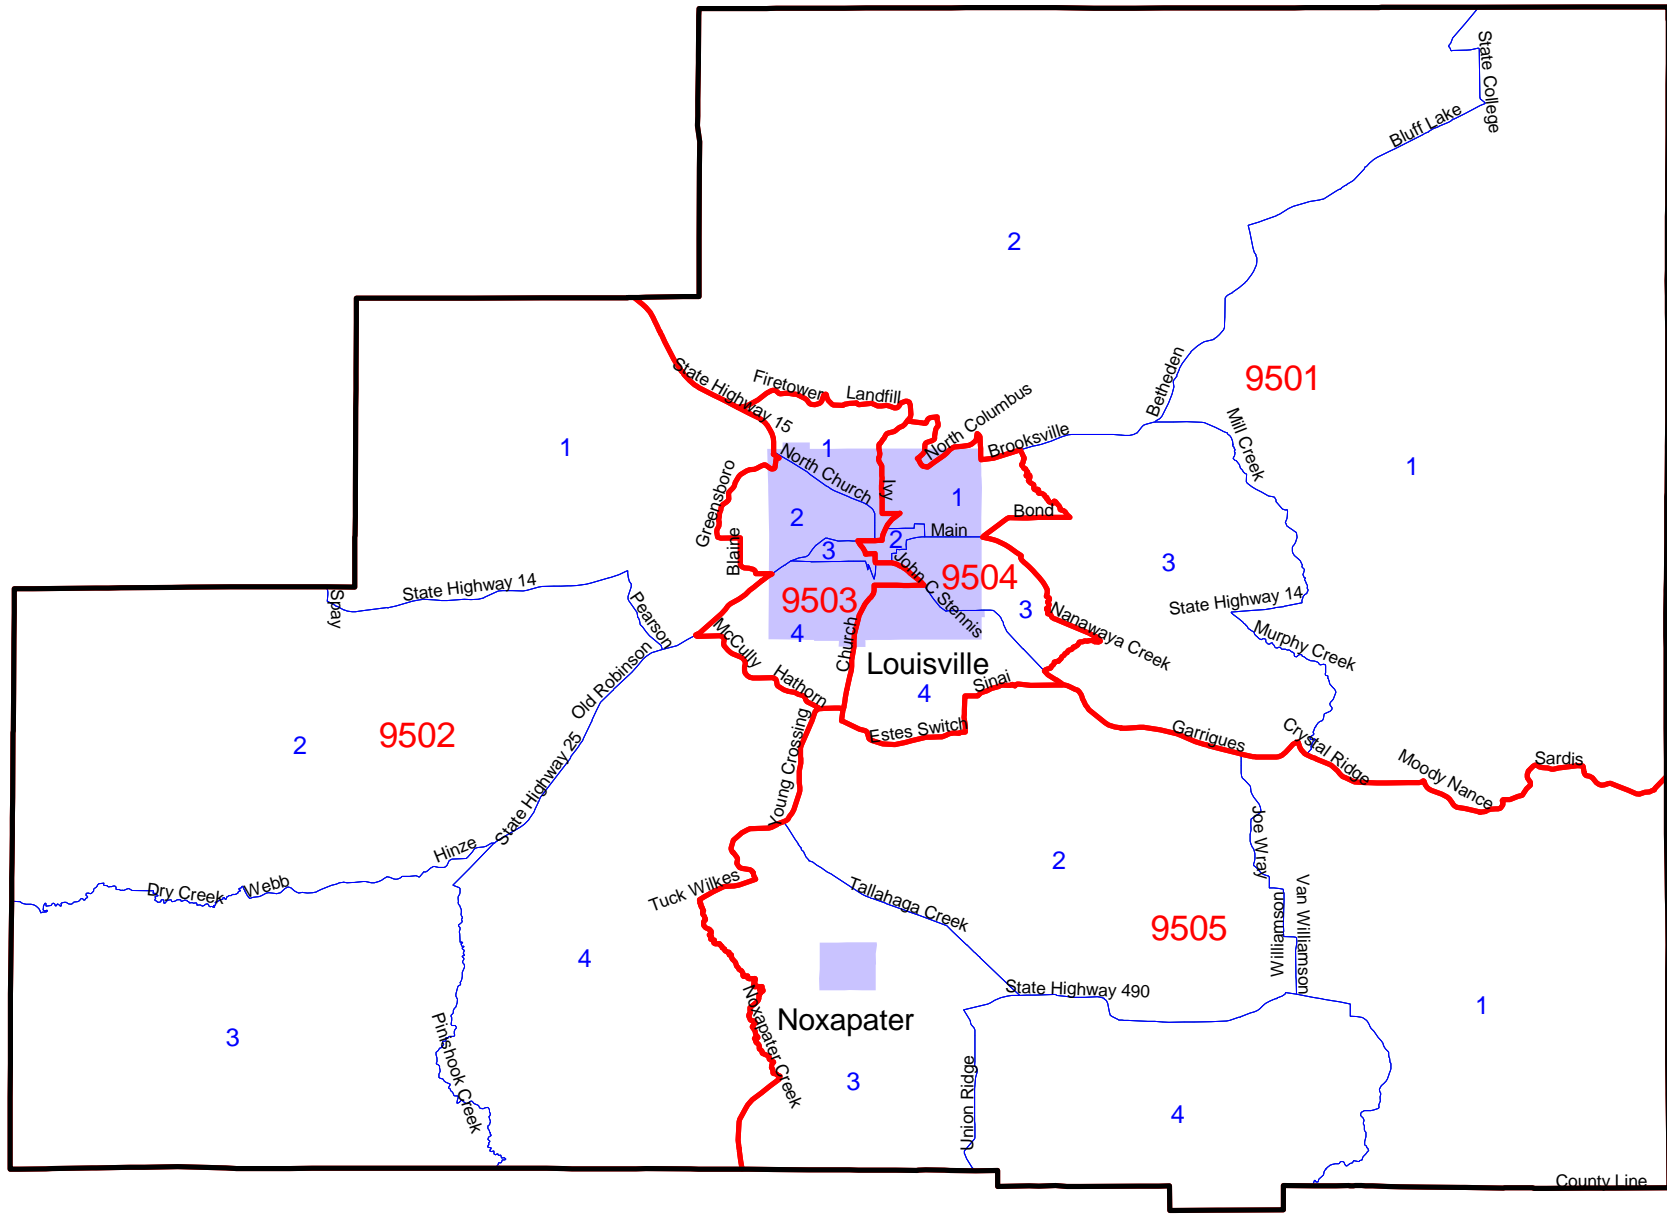

# Winston County, MS: Census 2000 Block Groups

- Tract Boundary
- Block Group Boundary
- Place

Map produced by the  
Center for Population Studies  
University of Mississippi