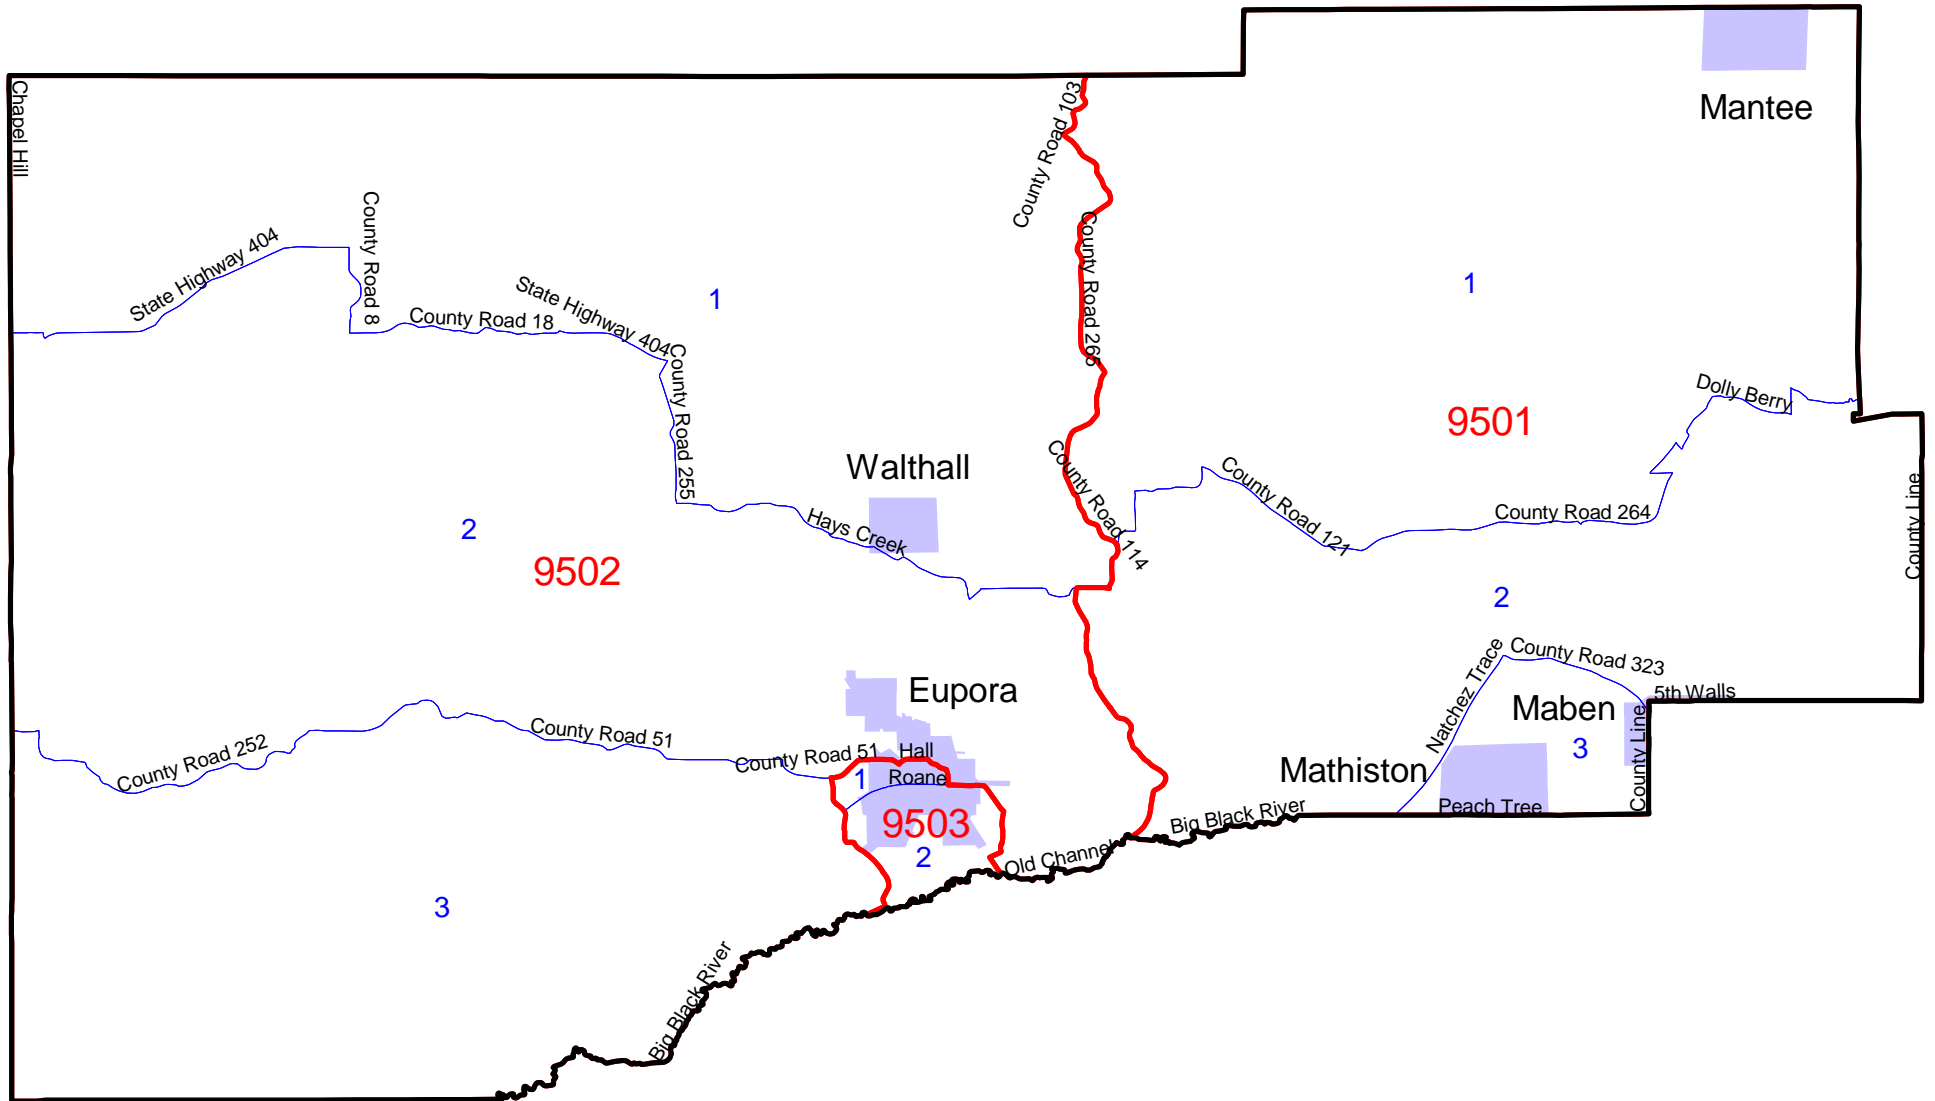

Webster County, MS: Census 2000 Block Groups

- Tract Boundary
- Block Group Boundary
- Place

Map produced by the
Center for Population Studies
University of Mississippi