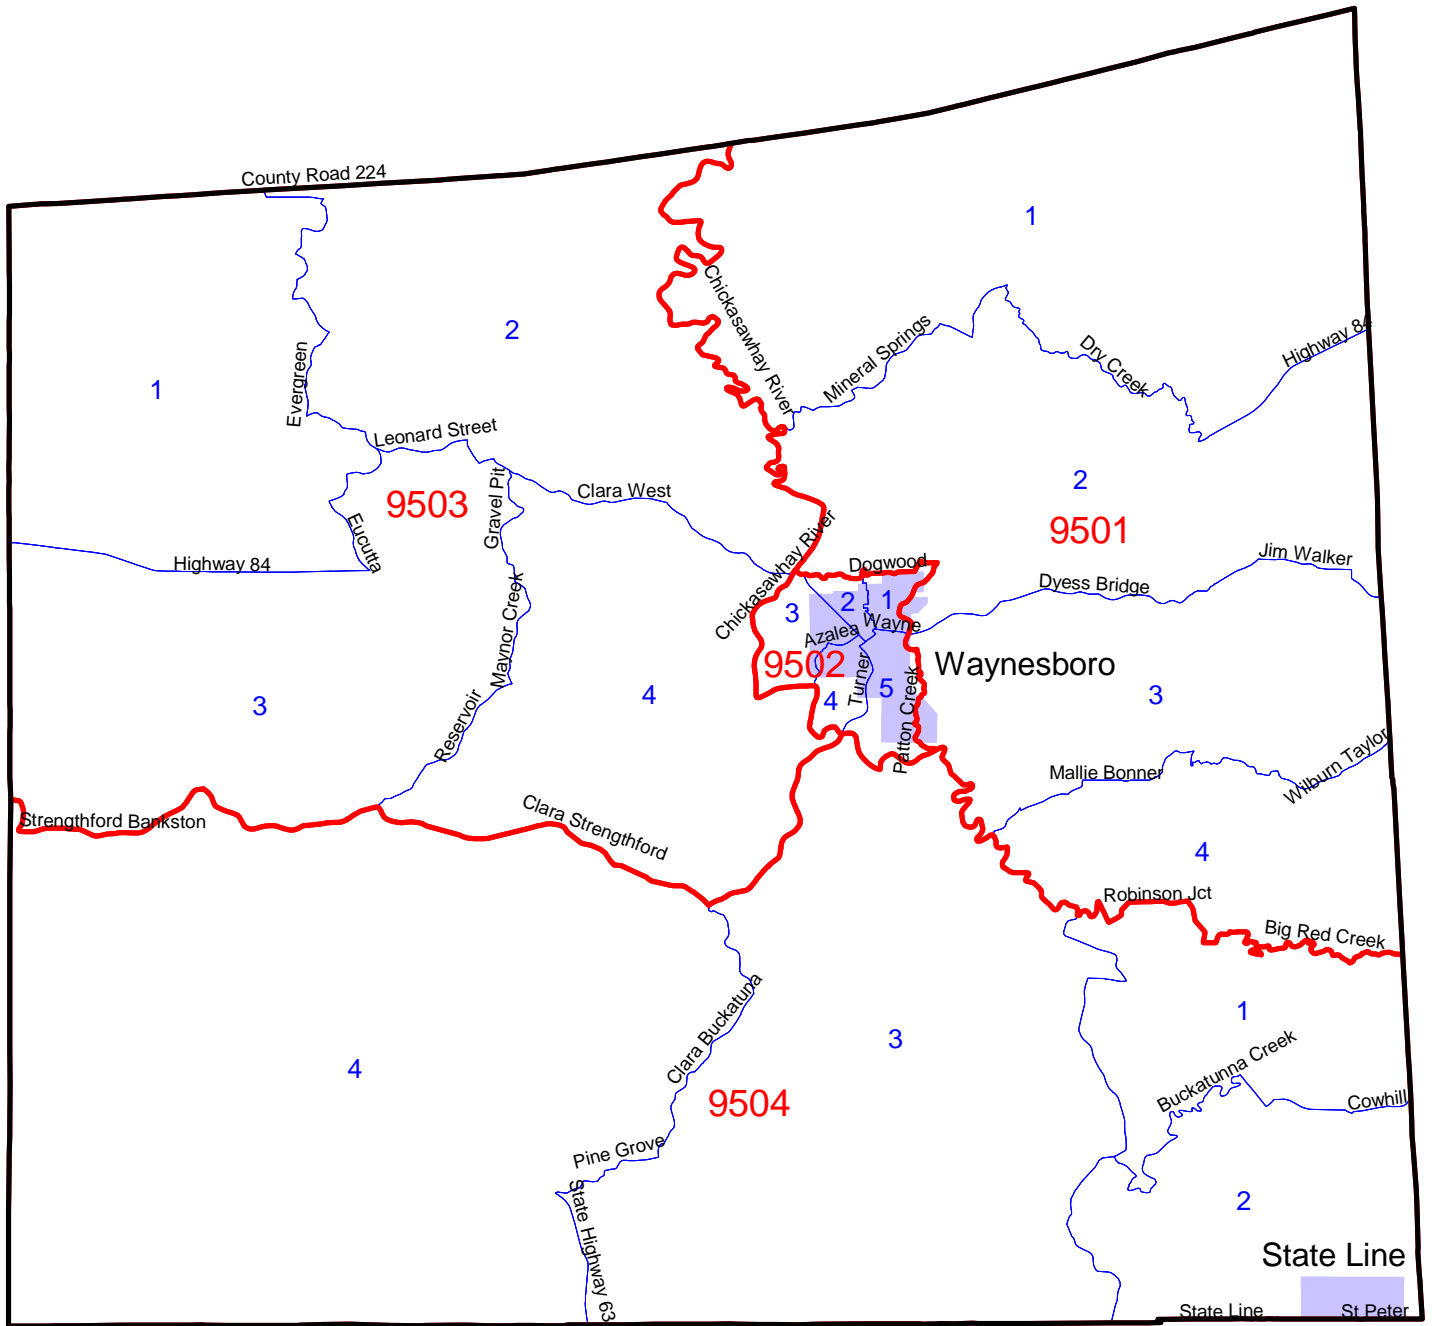

# Wayne County, MS: Census 2000 Block Groups

- Tract Boundary
- Block Group Boundary
- Place

Map produced by the  
Center for Population Studies  
University of Mississippi