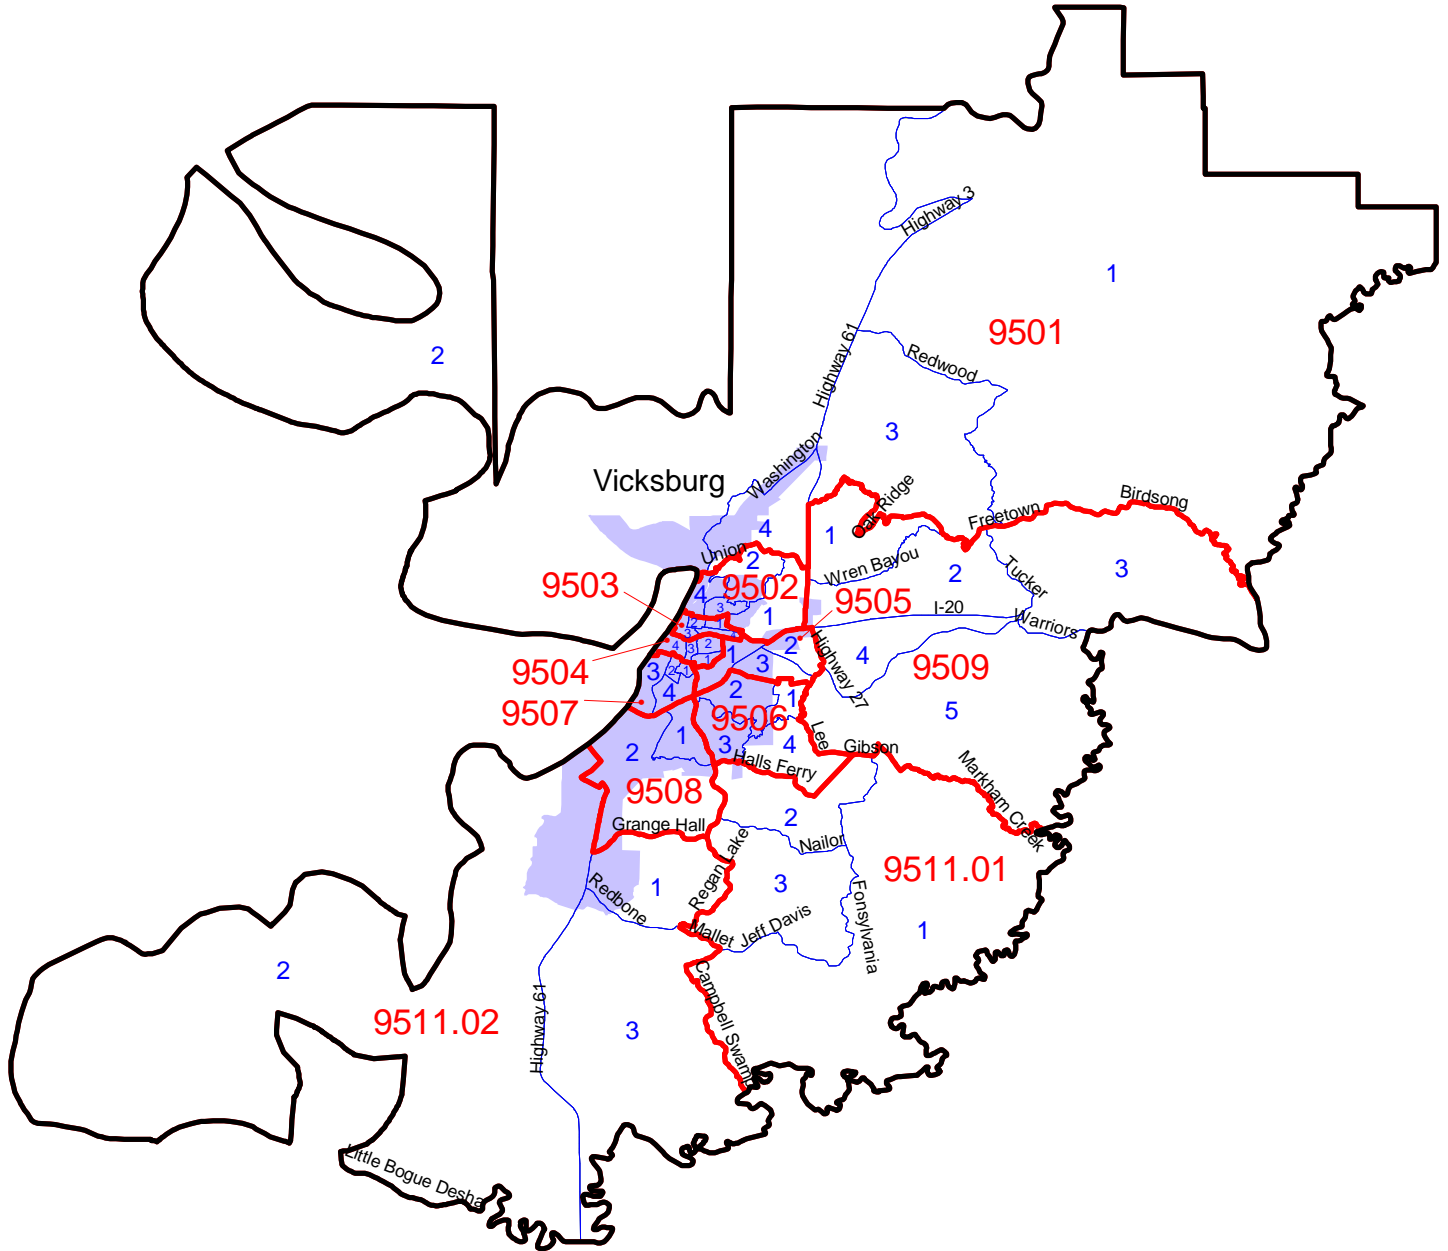

Warren County, MS: Census 2000 Block Groups

-  Tract Boundary
-  Block Group Boundary
-  Place

Map produced by the
Center for Population Studies
University of Mississippi