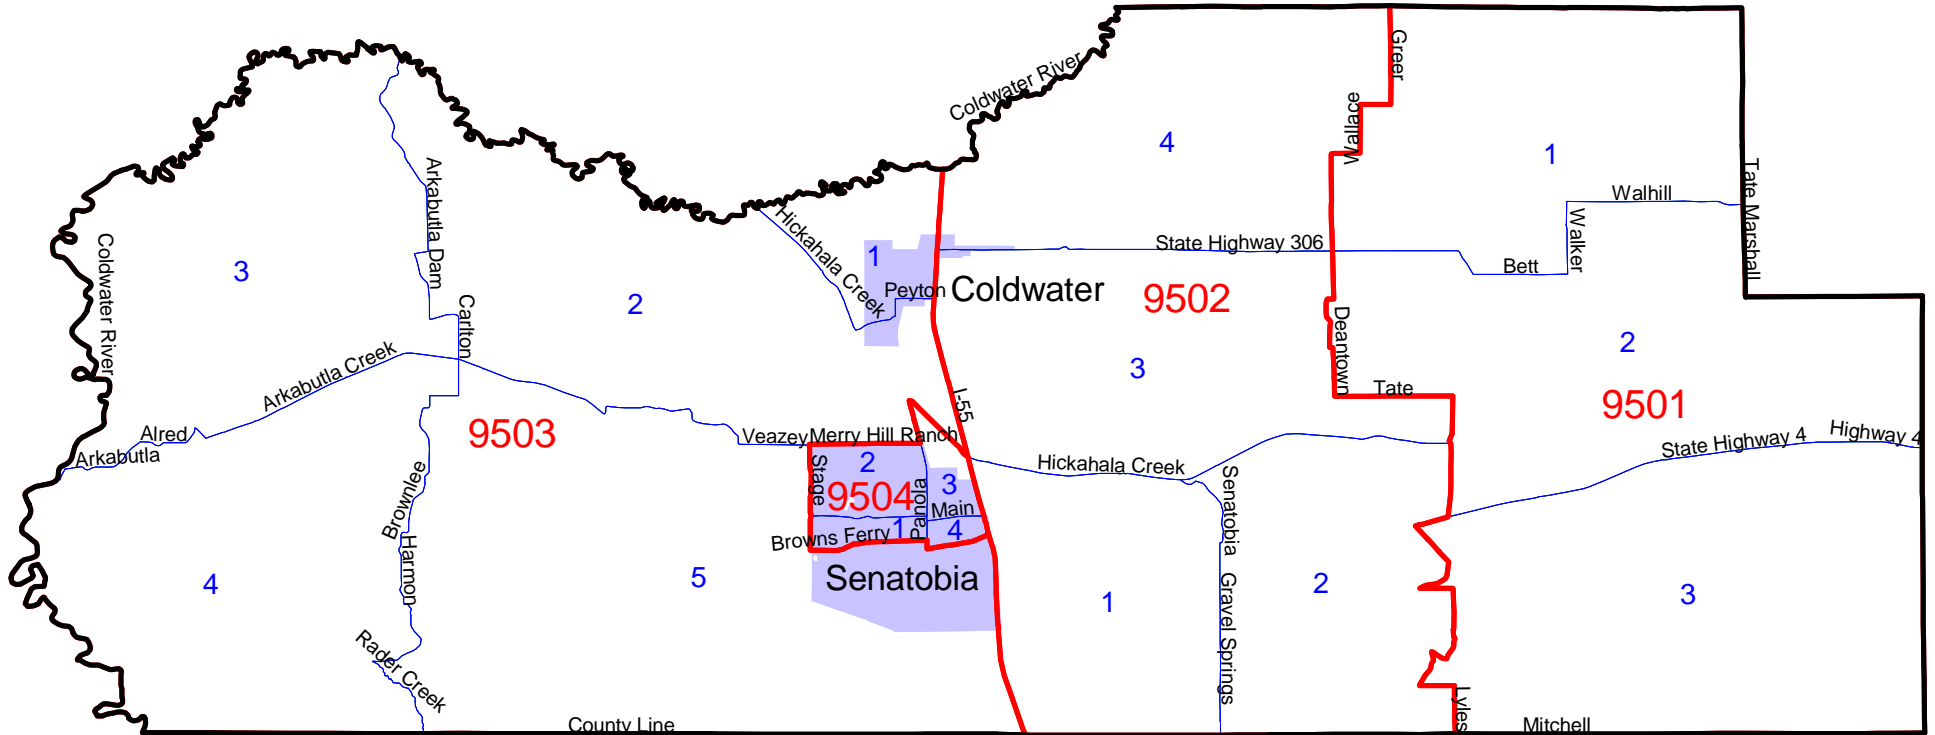

# Tate County, MS: Census 2000 Block Groups

- Tract Boundary
- Block Group Boundary
- Place

Map produced by the  
Center for Population Studies  
University of Mississippi