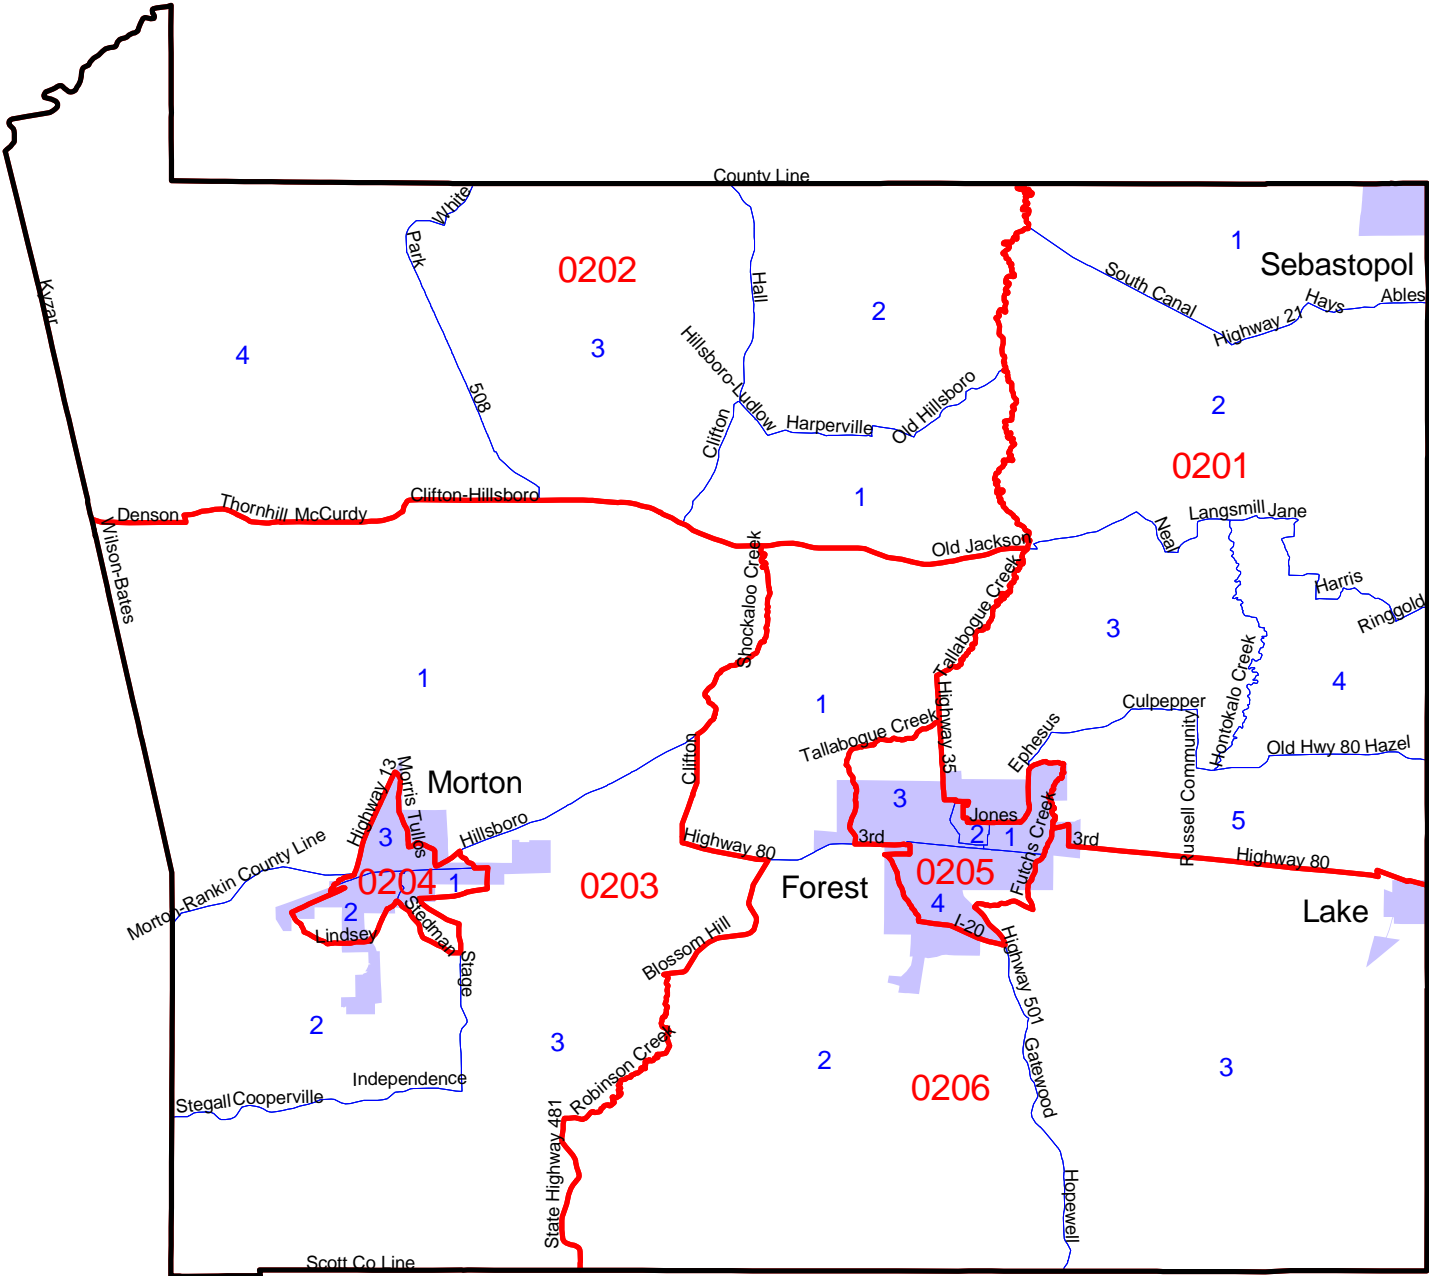

Scott County, MS: Census 2000 Block Groups

- Tract Boundary
- Block Group Boundary
- Place

Map produced by the
Center for Population Studies
University of Mississippi