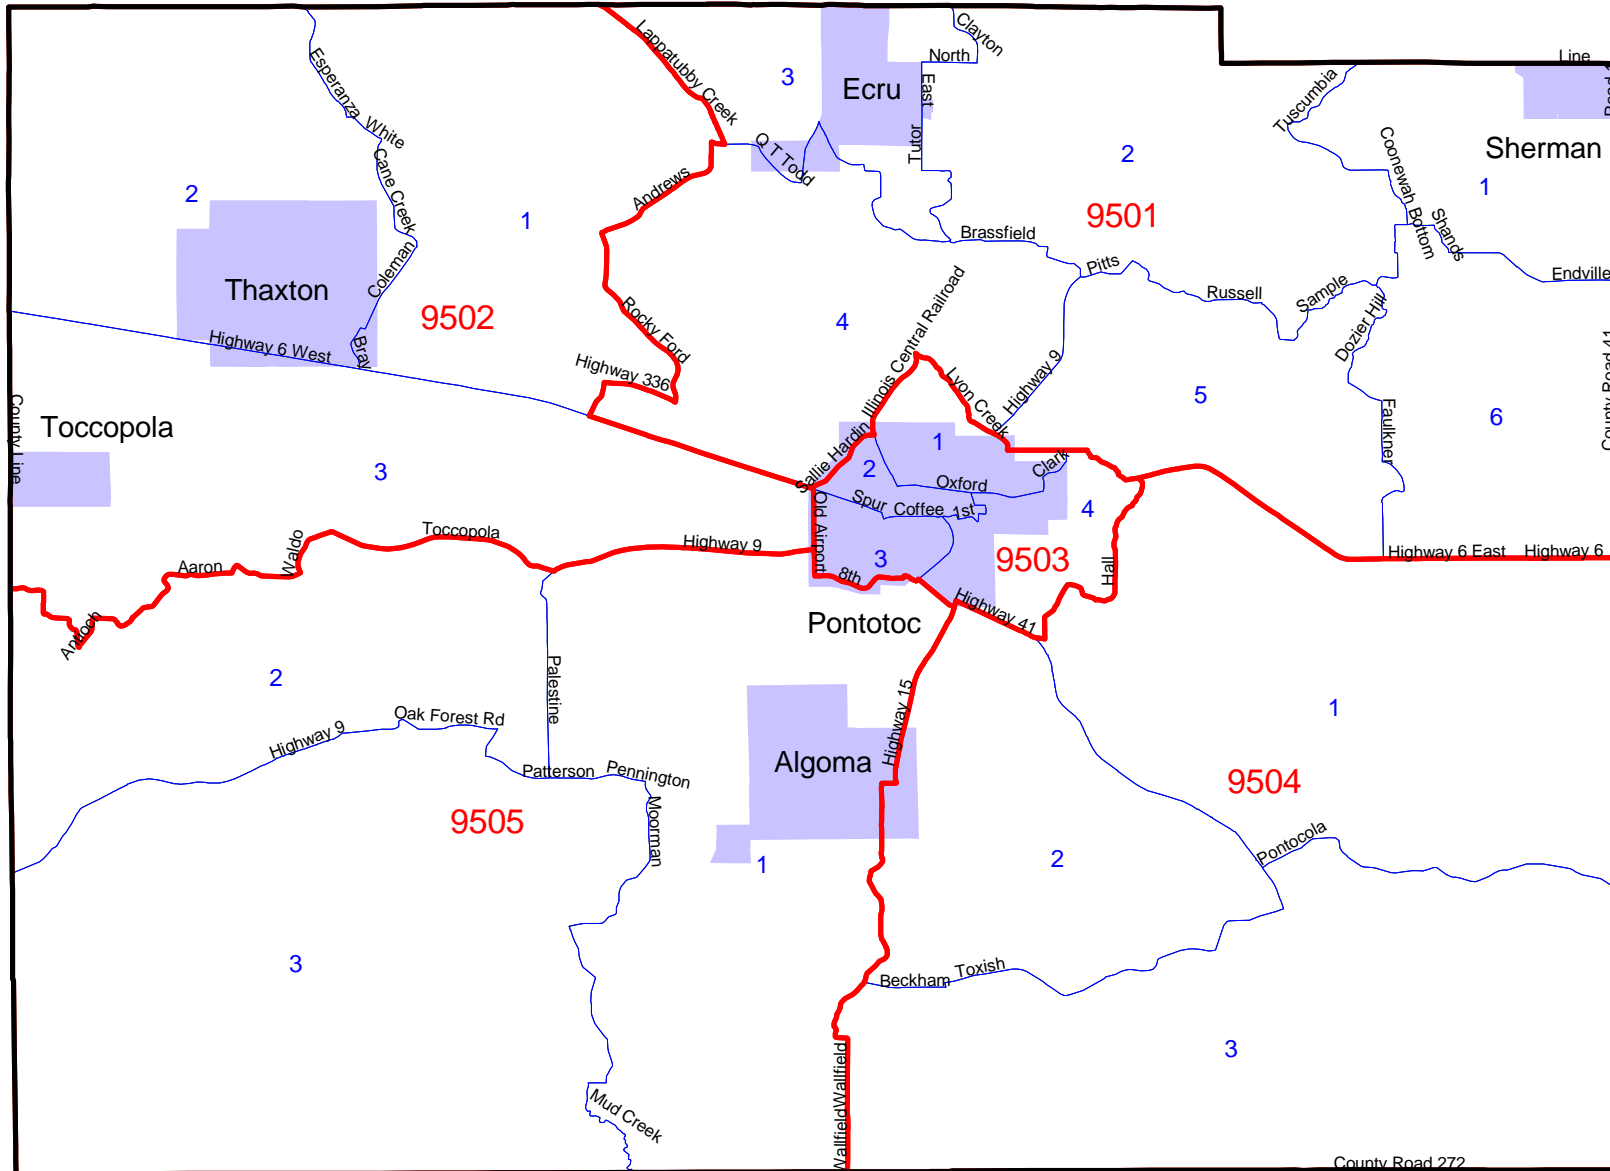

Pontotoc County, MS: Census 2000 Block Groups

- Tract Boundary
- Block Group Boundary
- Place

Map produced by the
Center for Population Studies
University of Mississippi