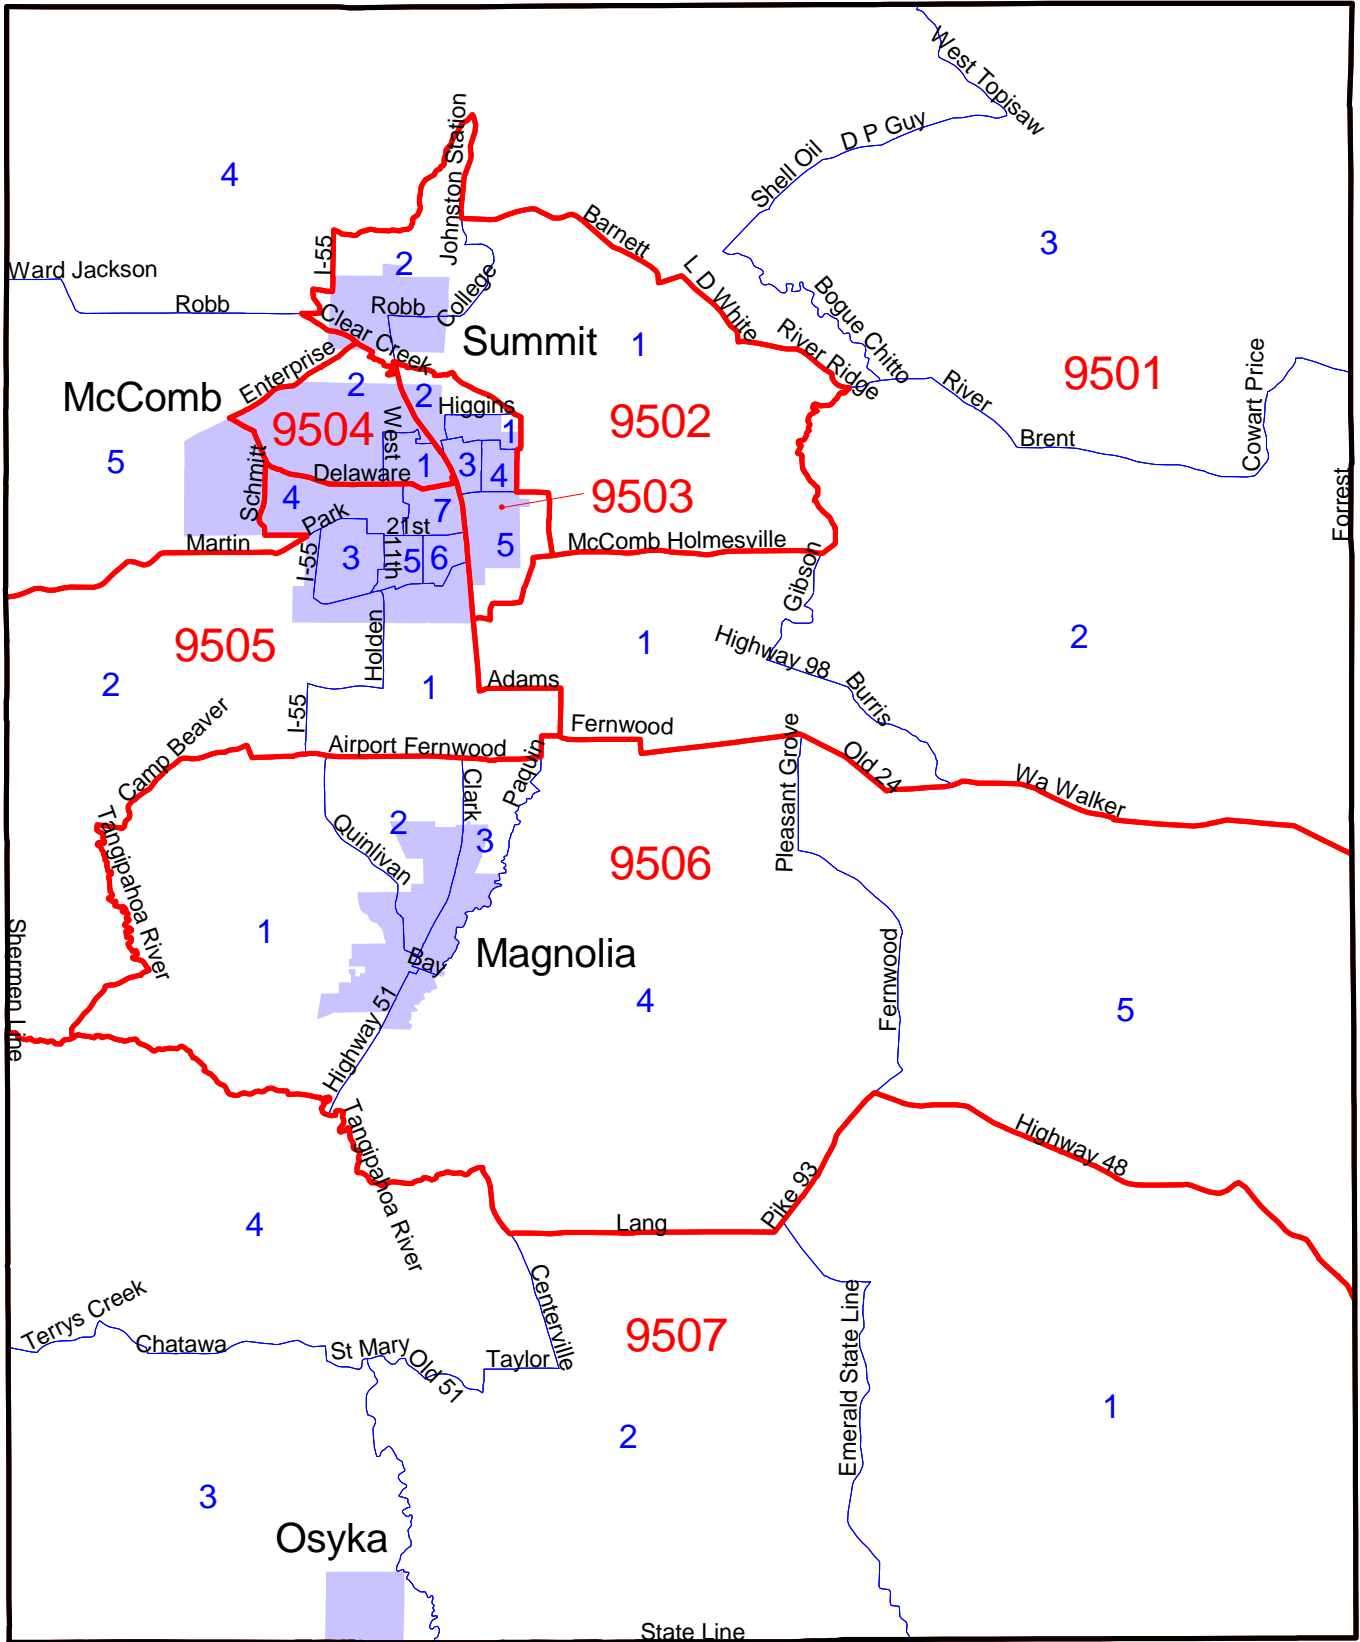

Pike County, MS: Census 2000 Block Groups

- Tract Boundary
- Block Group Boundary
- Place

Map produced by the
Center for Population Studies
University of Mississippi