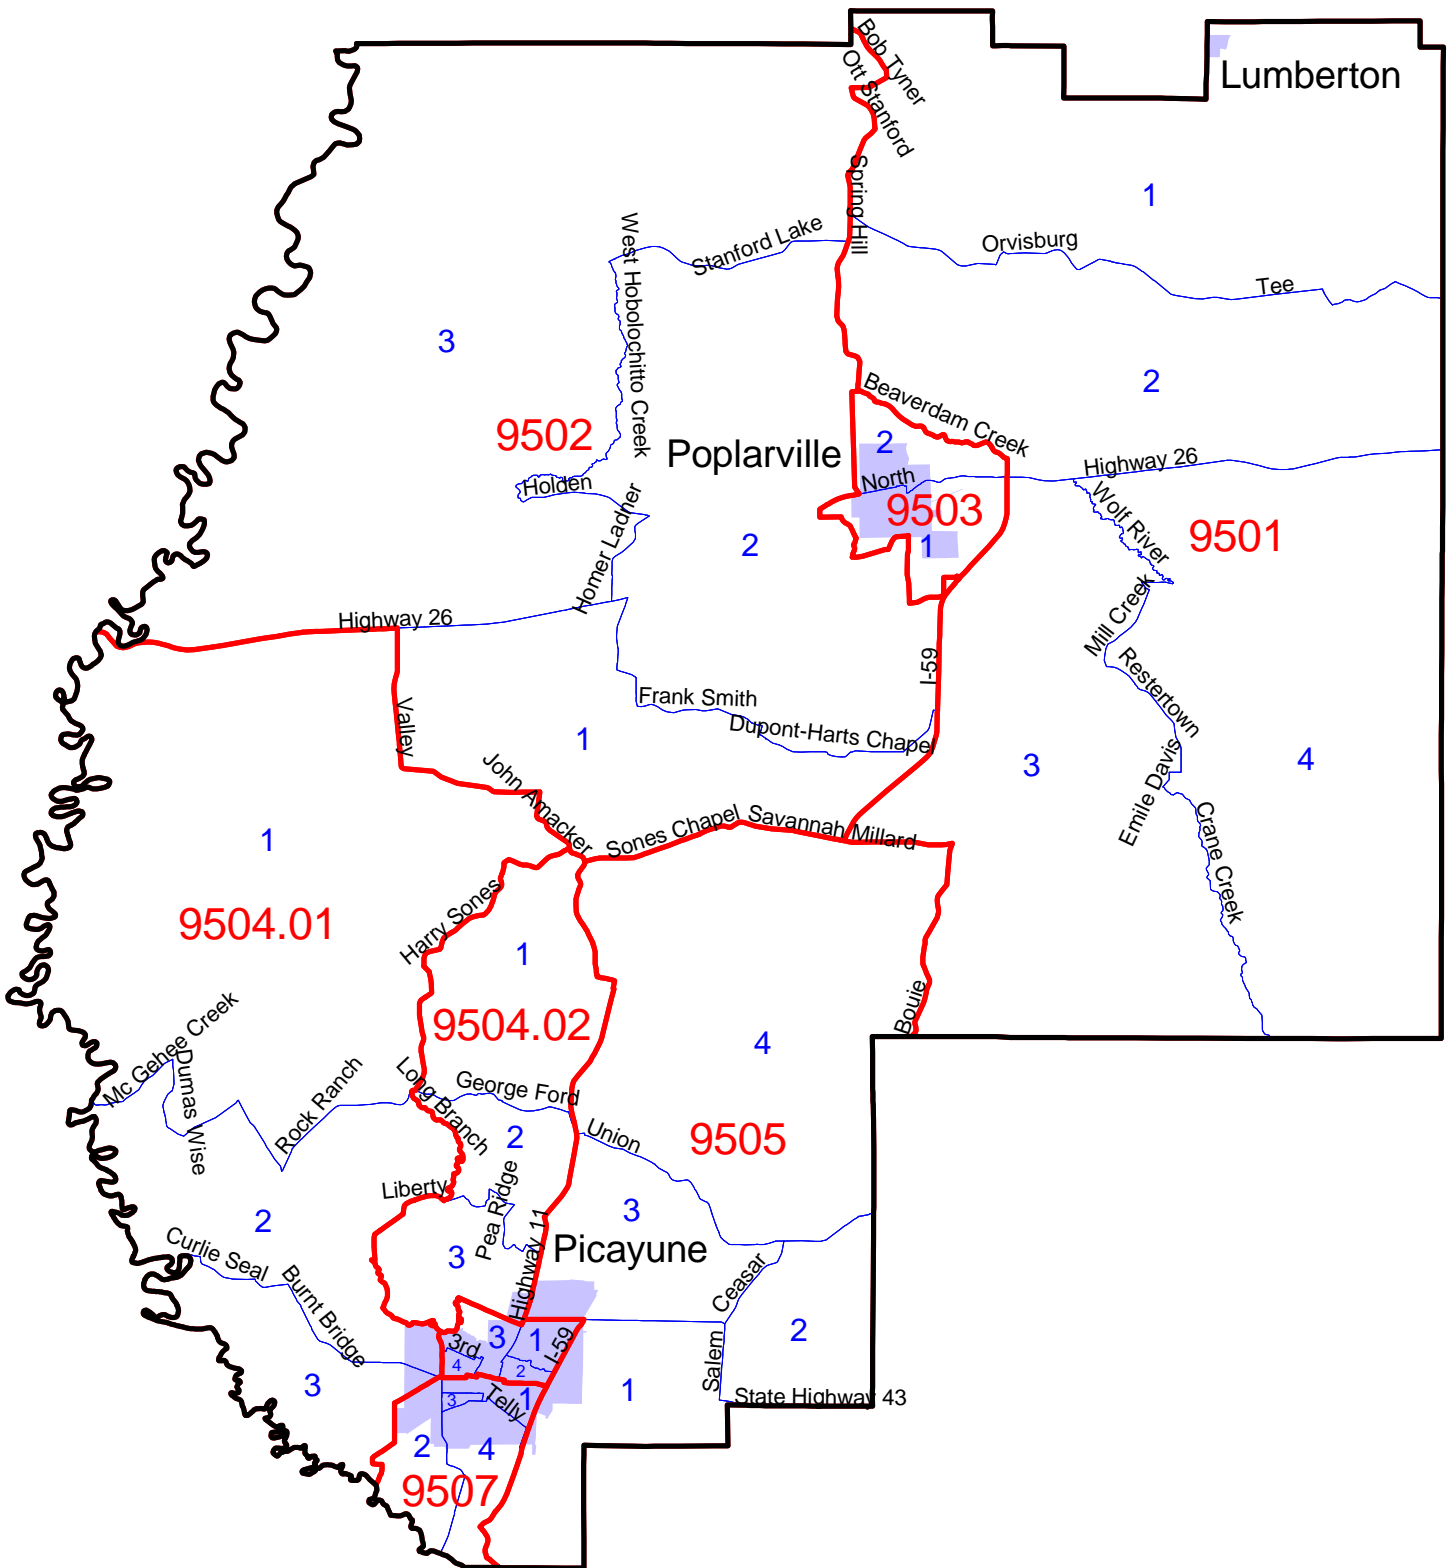

Pearl River County, MS: Census 2000 Block Groups

- Tract Boundary
- Block Group Boundary
- Place

Map produced by the
Center for Population Studies
University of Mississippi