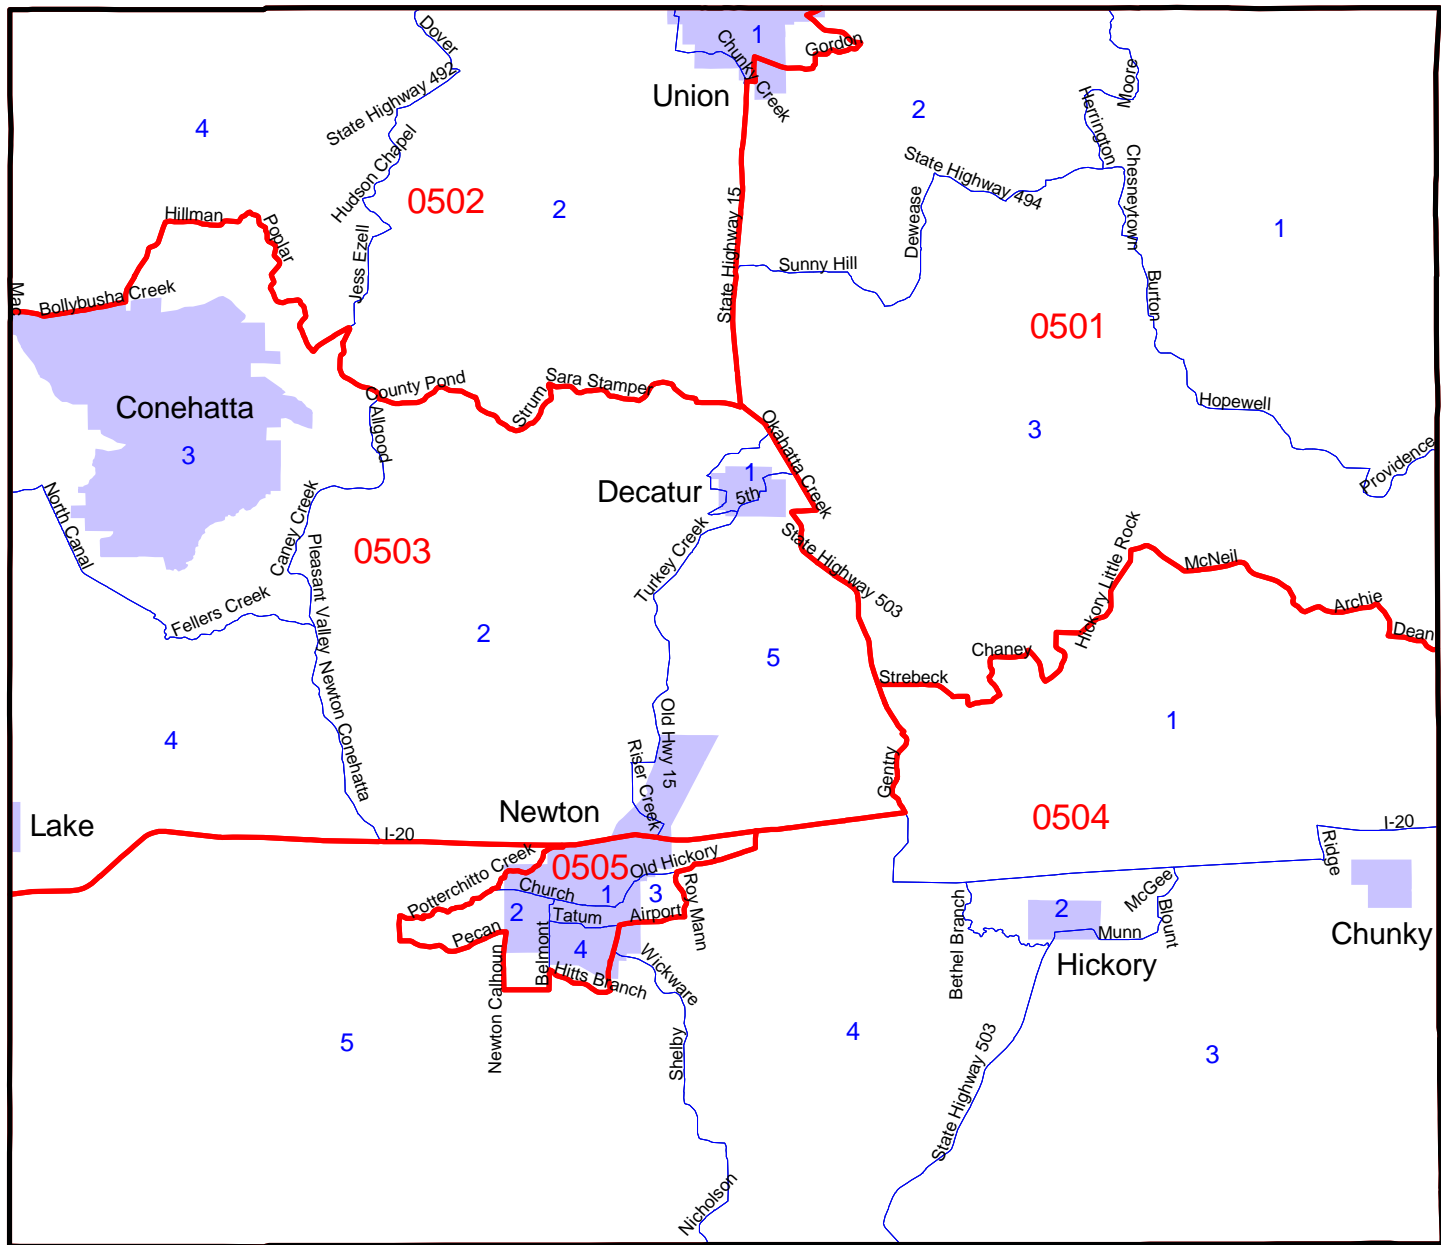

# Newton County, MS: Census 2000 Block Groups

- Tract Boundary
- Block Group Boundary
- Place

Map produced by the  
Center for Population Studies  
University of Mississippi