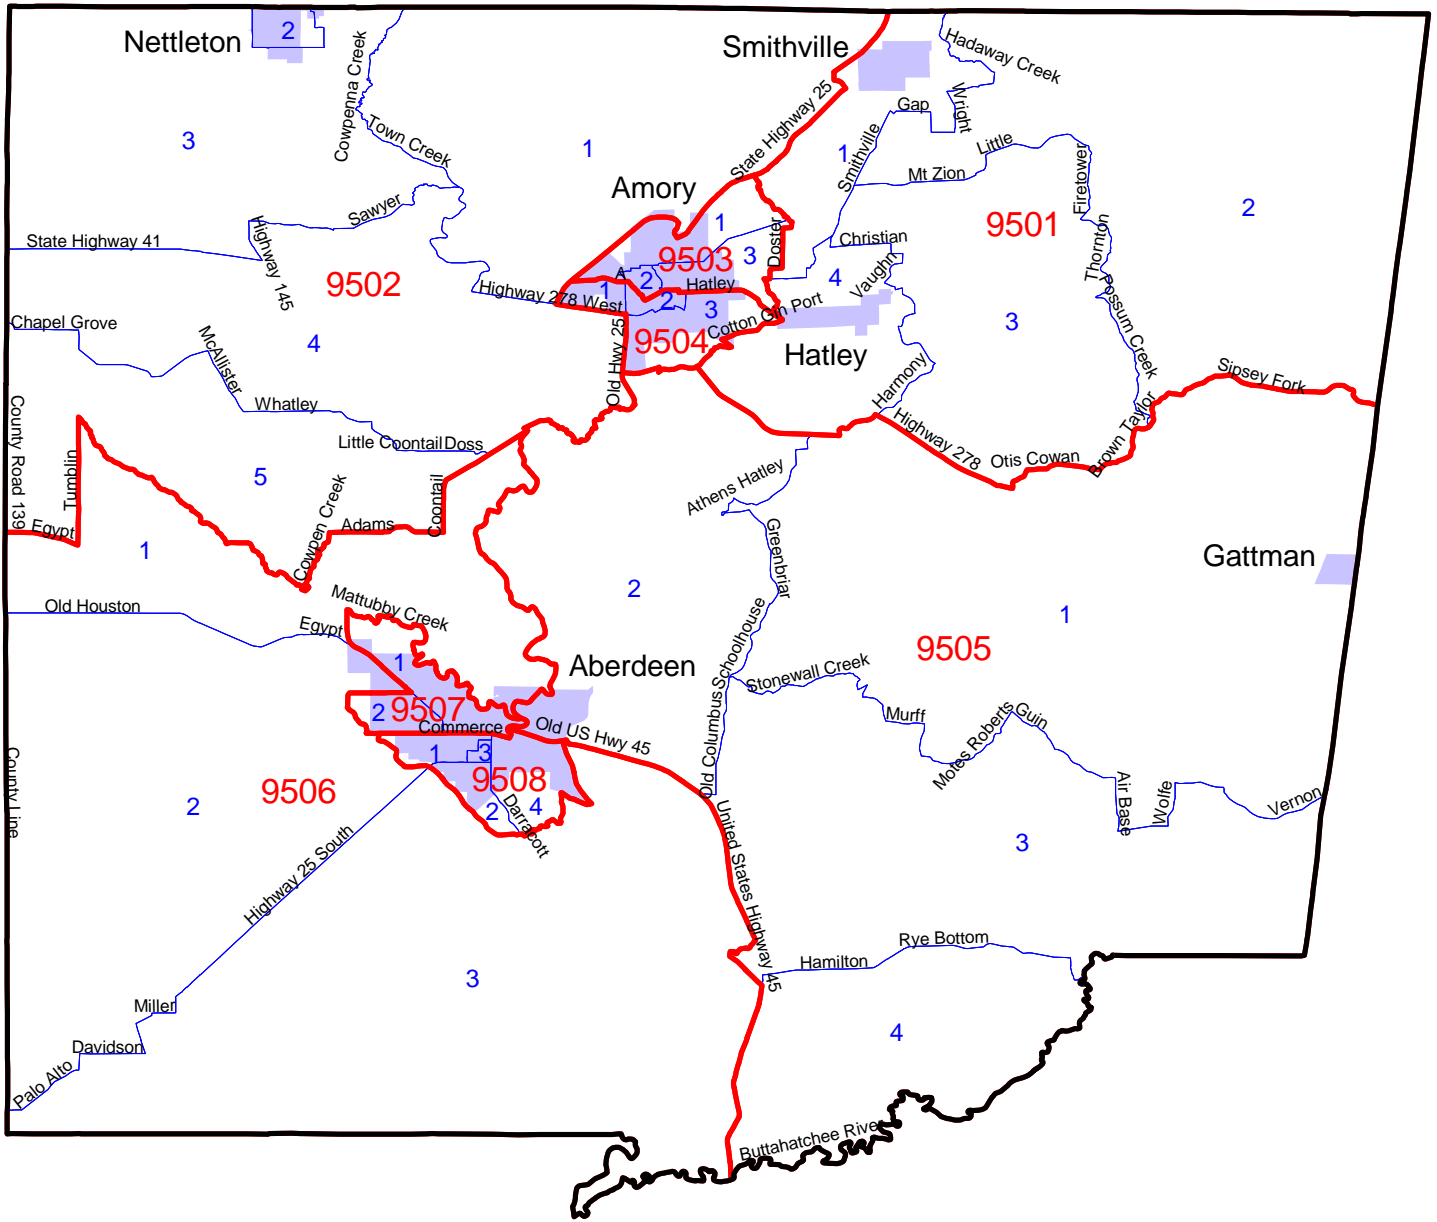

Monroe County, MS: Census 2000 Block Groups

- Tract Boundary
- Block Group Boundary
- Place

Map produced by the
Center for Population Studies
University of Mississippi