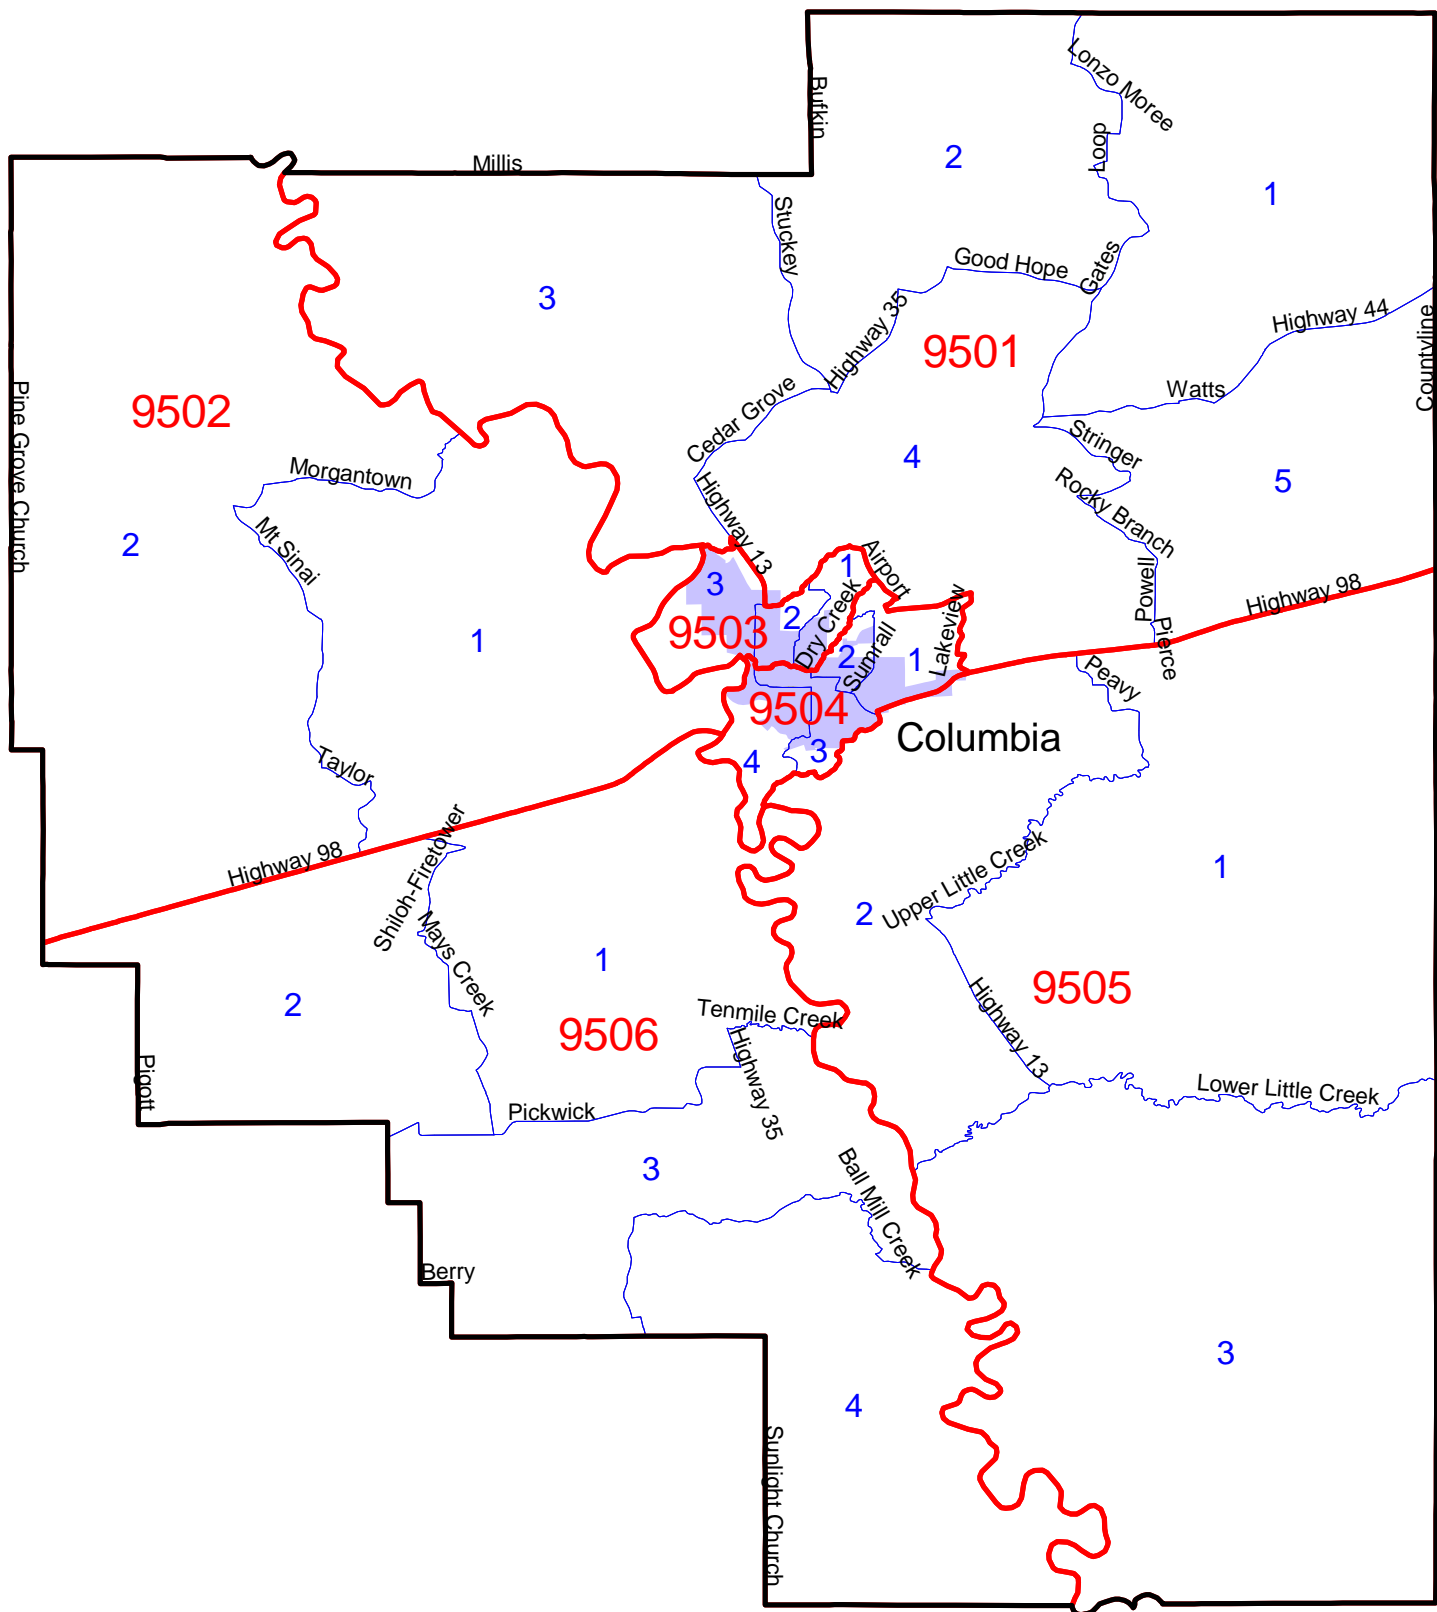

Marion County, MS: Census 2000 Block Groups

- Tract Boundary
- Block Group Boundary
- Place

Map produced by the
Center for Population Studies
University of Mississippi