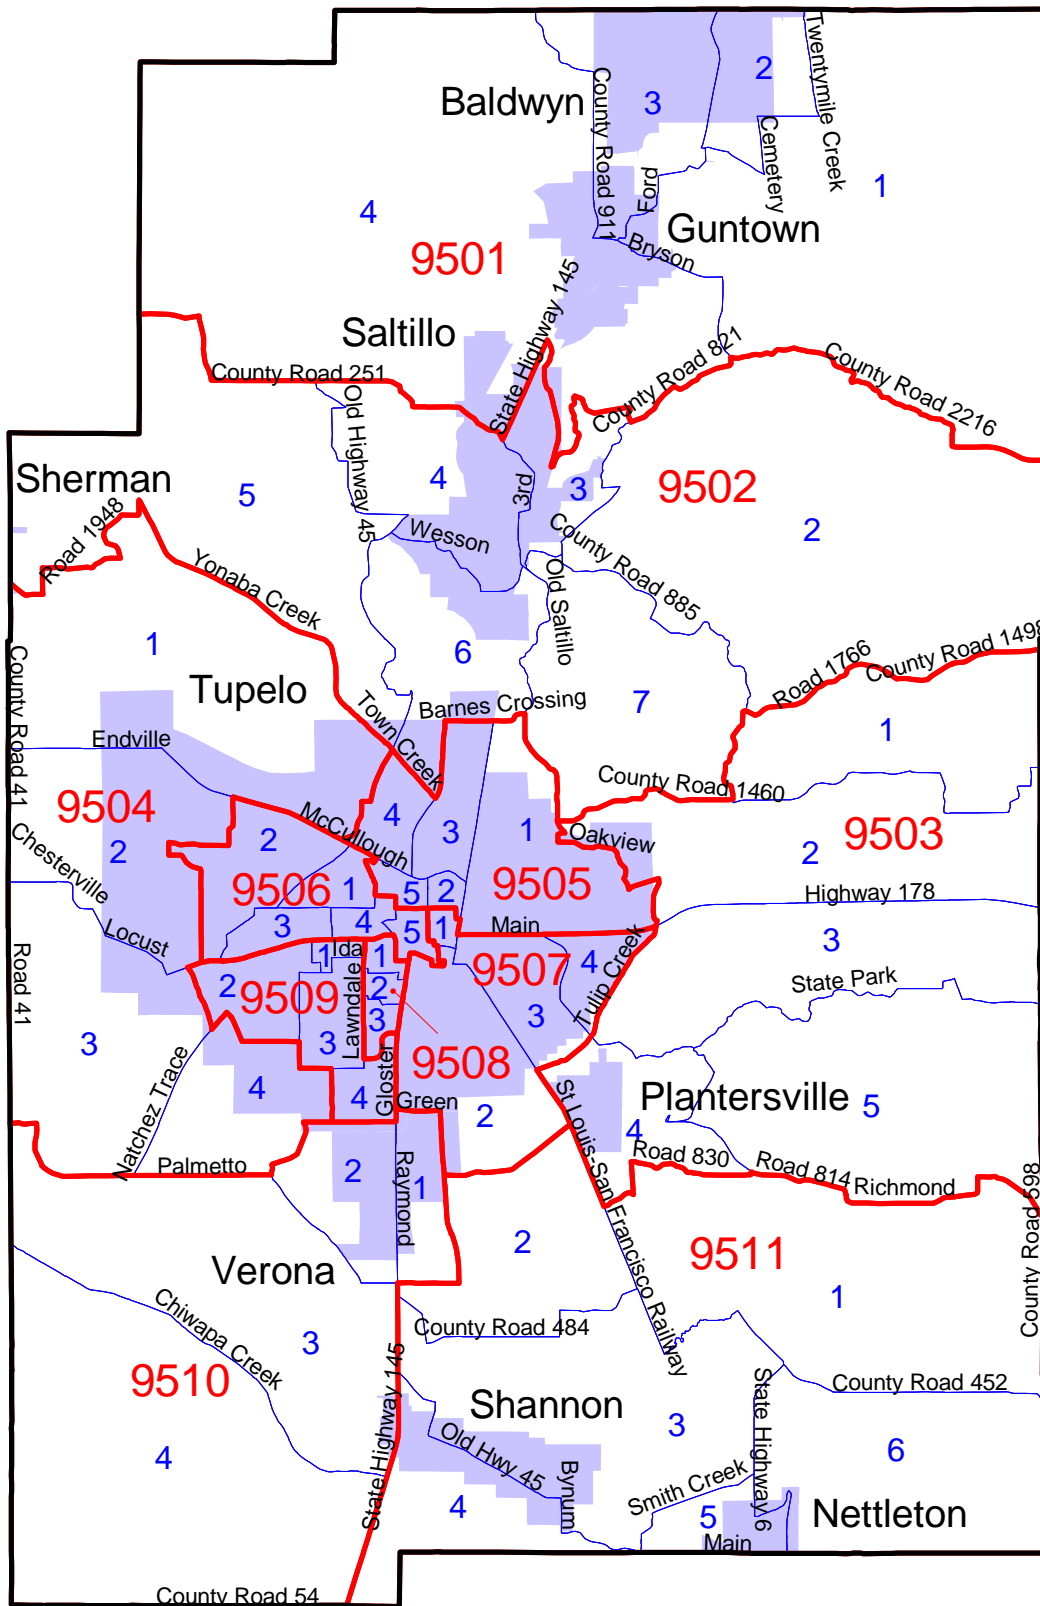

Lee County, MS: Census 2000 Block Groups

- Tract Boundary
- Block Group Boundary
- Place

Map produced by the
Center for Population Studies
University of Mississippi