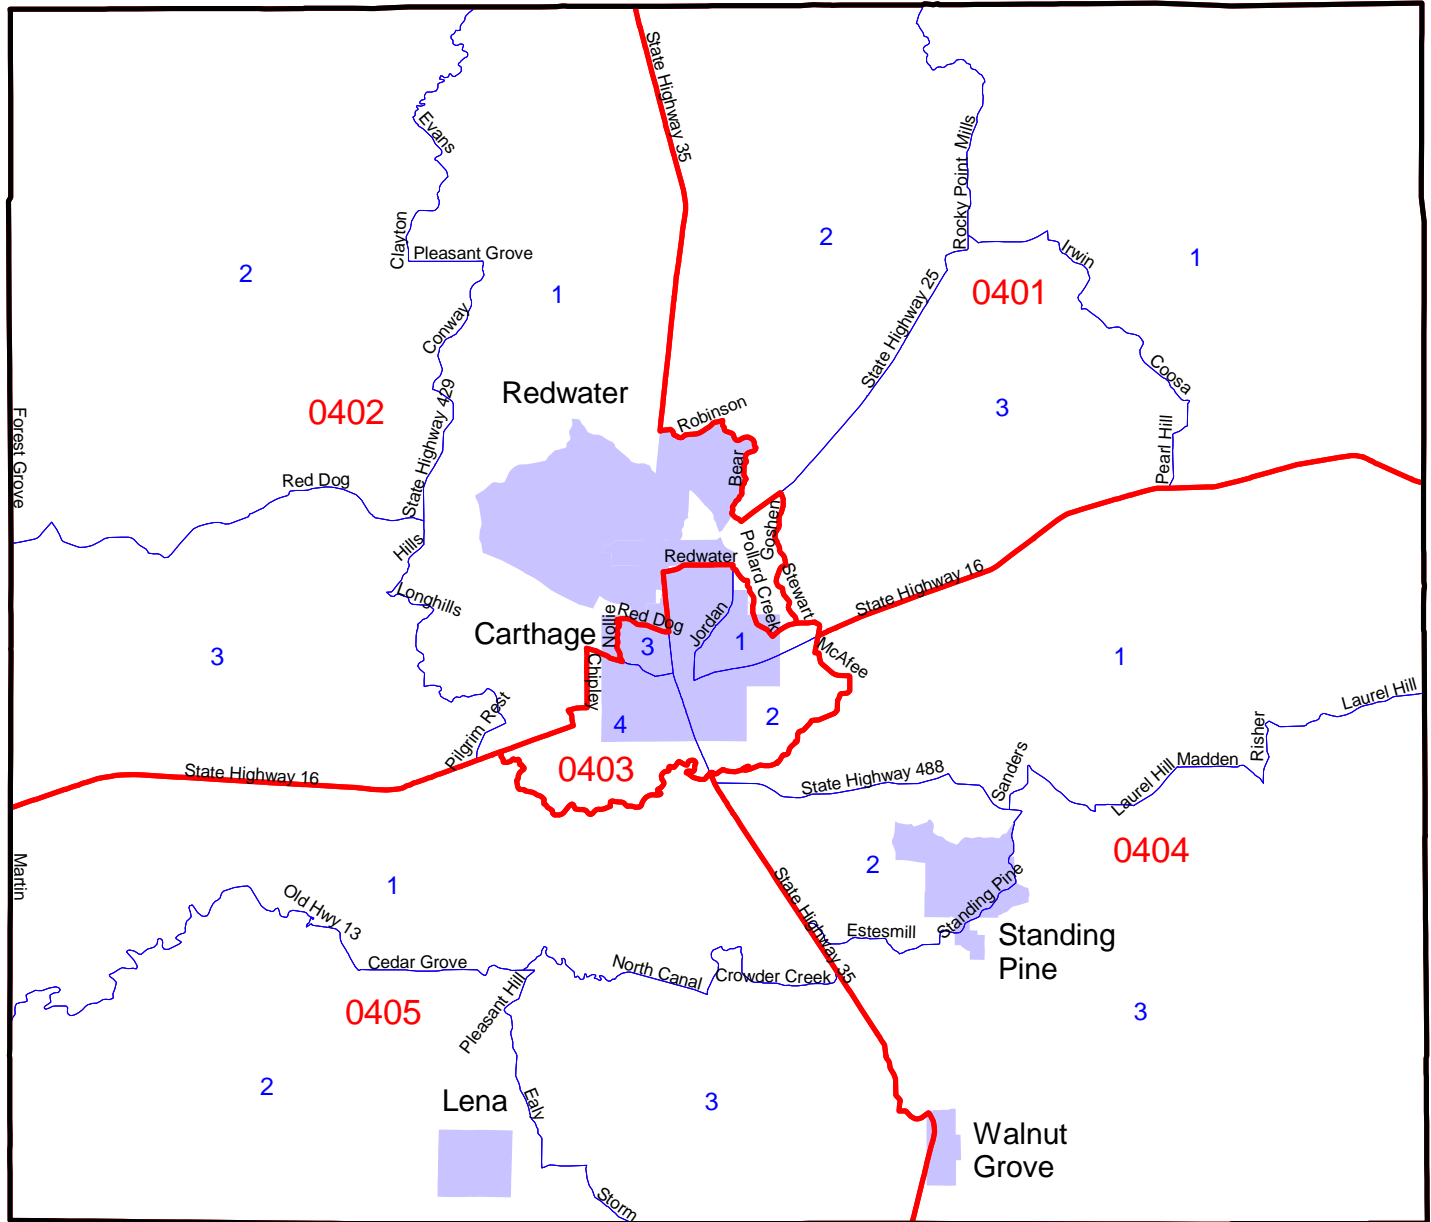

Leake County, MS: Census 2000 Block Groups

- Tract Boundary
- Block Group Boundary
- Place

Map produced by the
Center for Population Studies
University of Mississippi