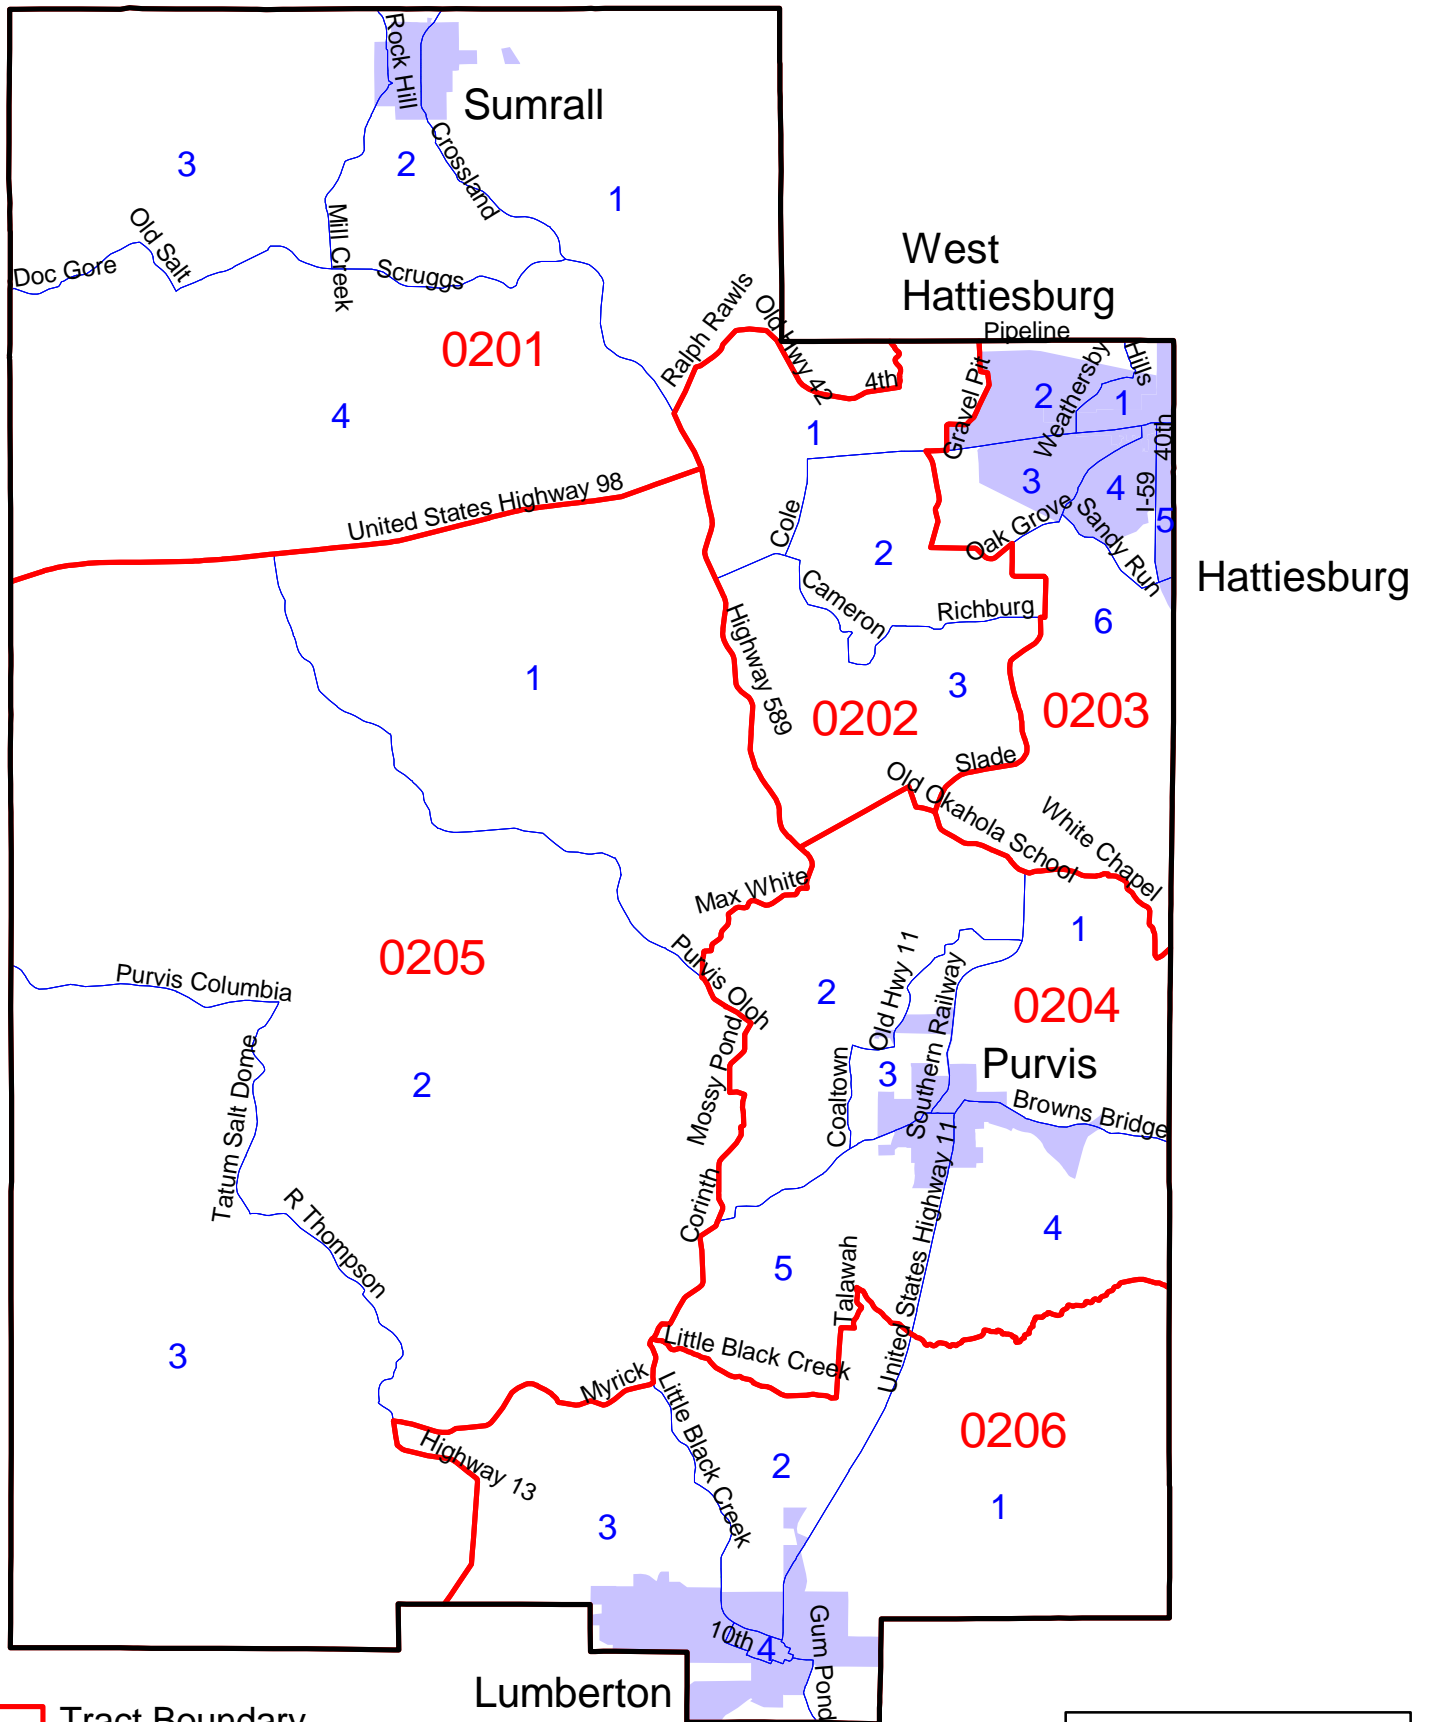

Lamar County, MS: Census 2000 Block Groups

- Tract Boundary
- Block Group Boundary
- Place

Map produced by the
Center for Population Studies
University of Mississippi