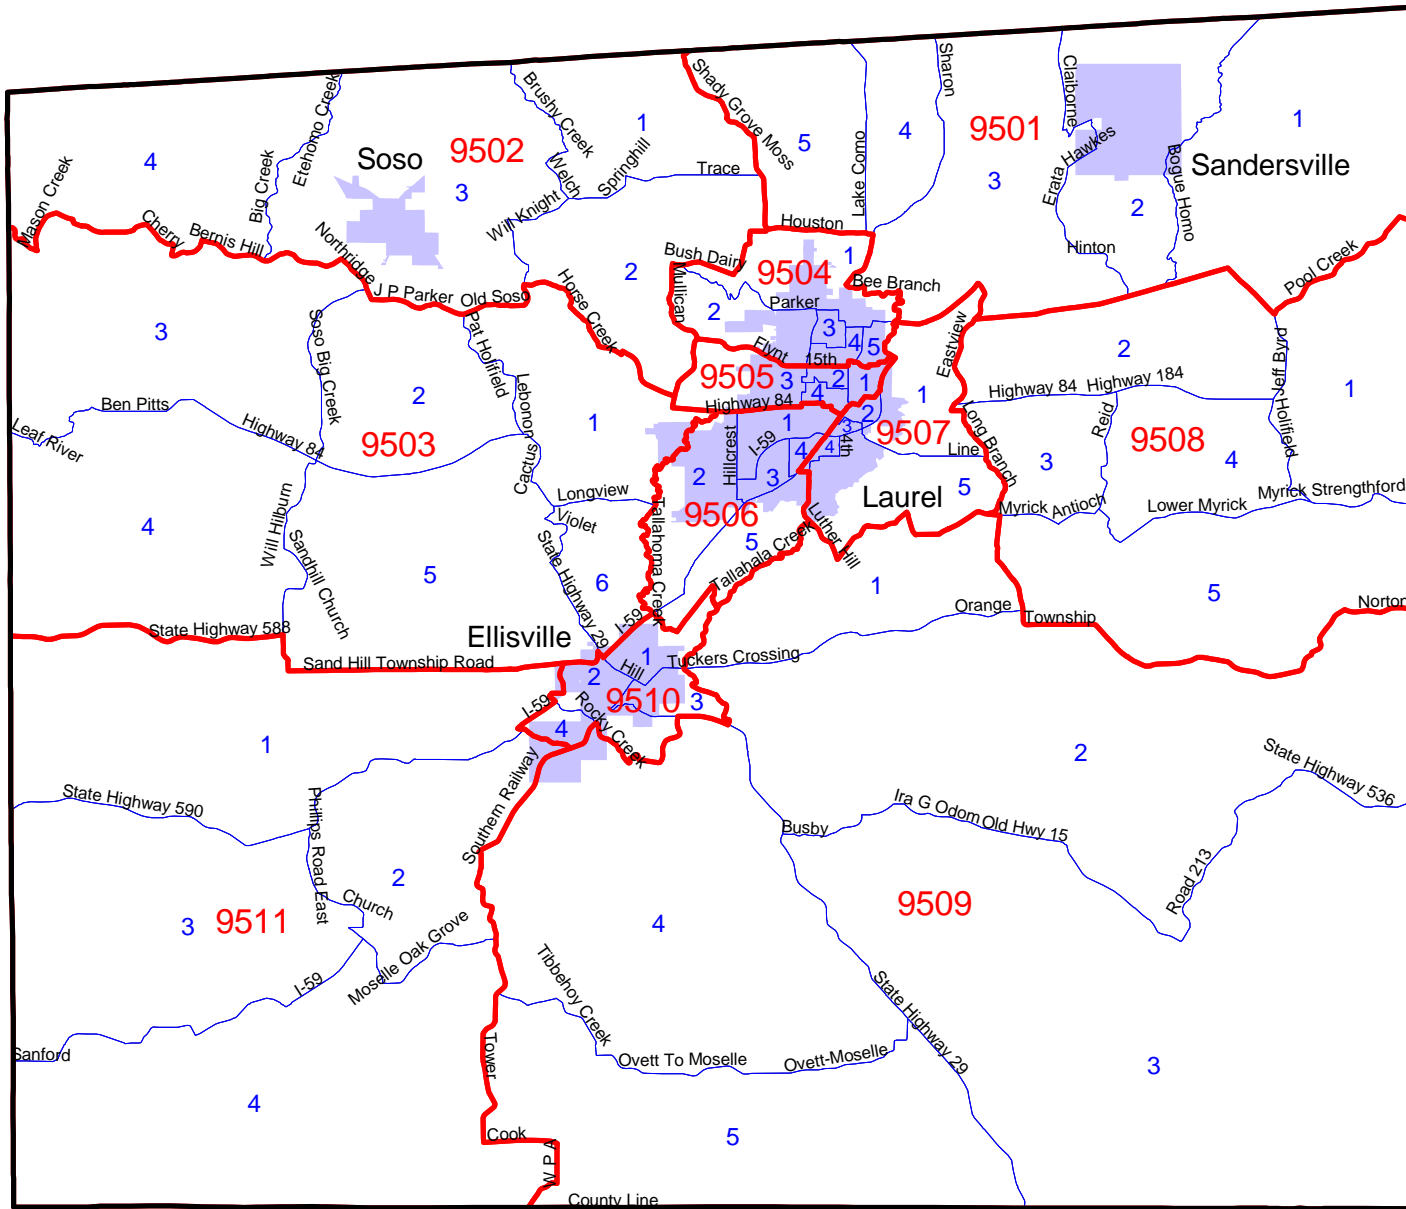

Jones County, MS: Census 2000 Block Groups

- Tract Boundary
- Block Group Boundary
- Place

Map produced by the
Center for Population Studies
University of Mississippi