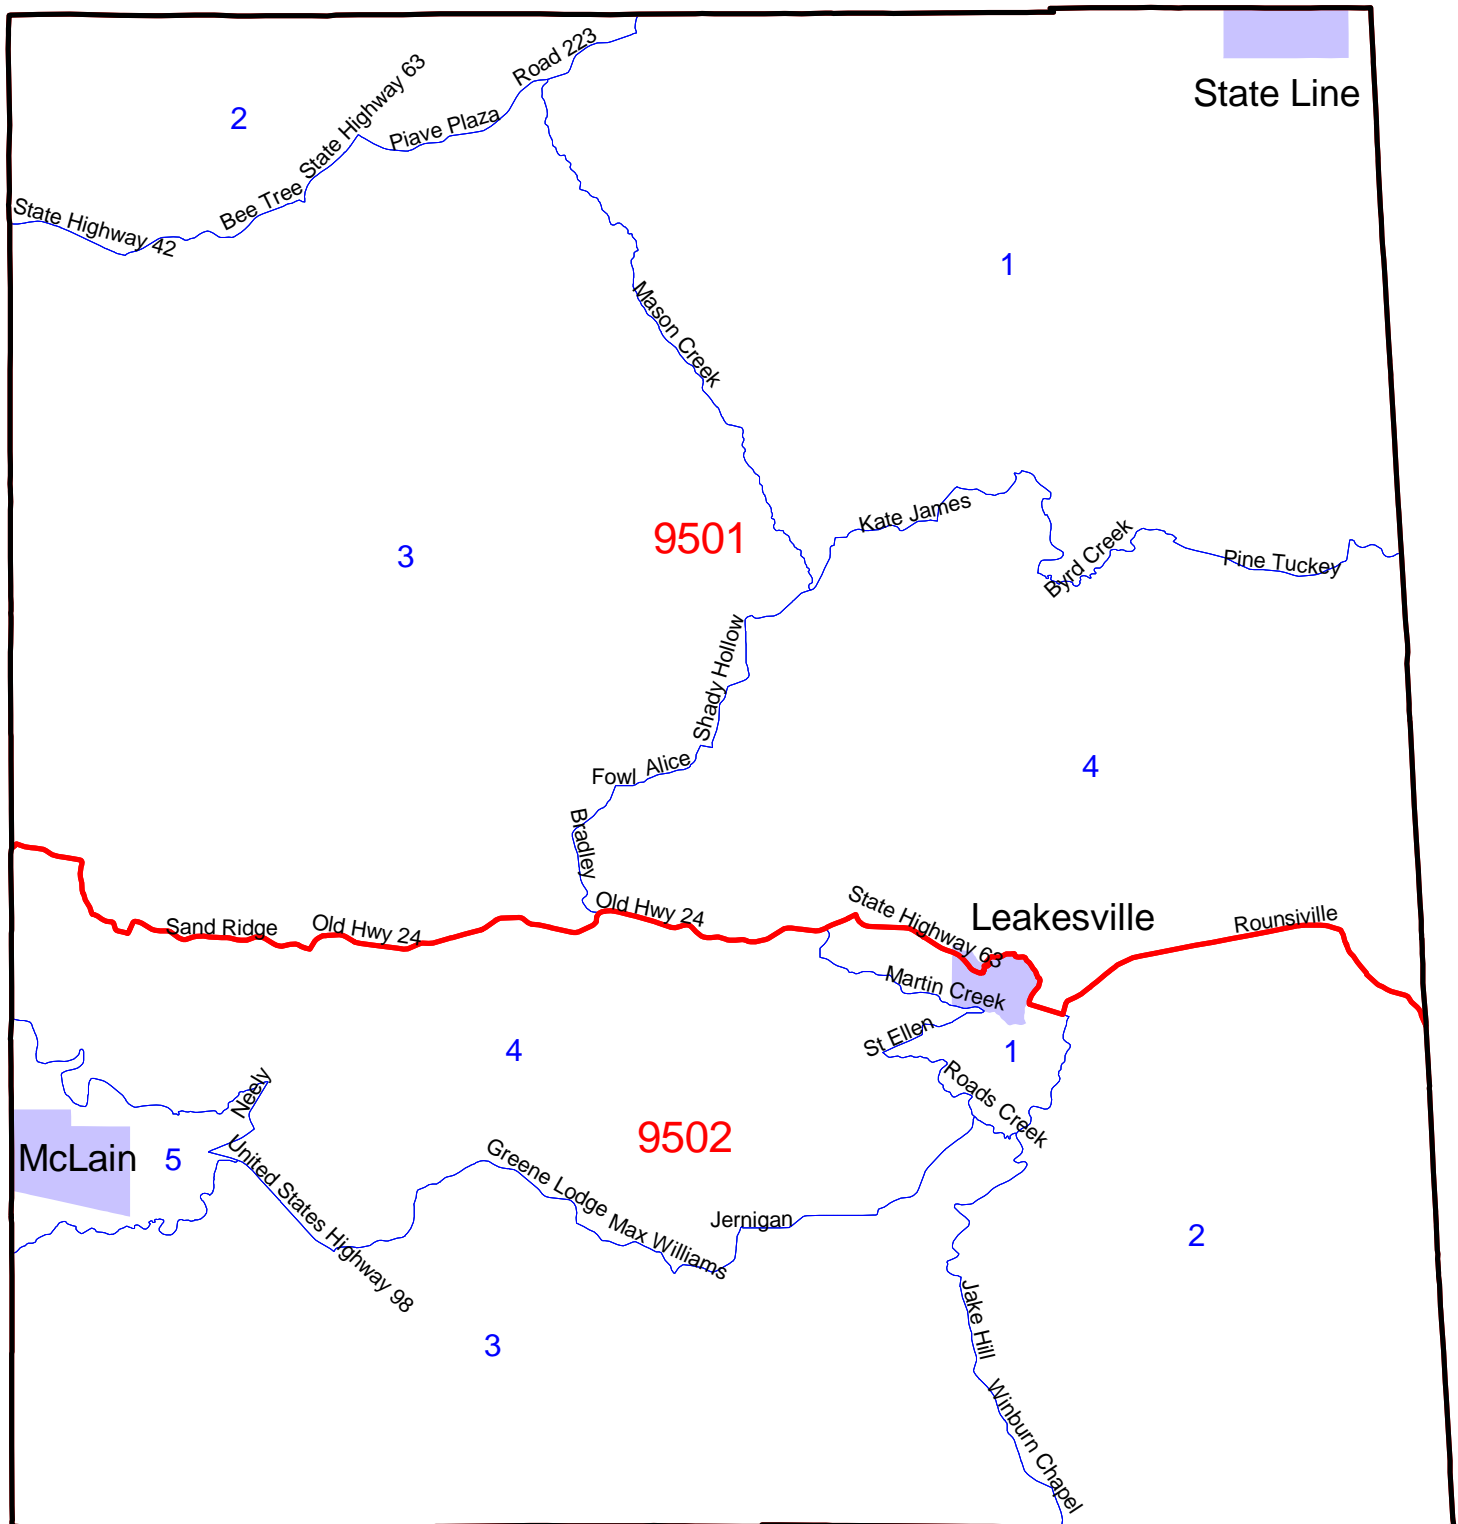

# Greene County, MS: Census 2000 Block Groups

- Tract Boundary
- Block Group Boundary
- Place

Map produced by the  
Center for Population Studies  
University of Mississippi