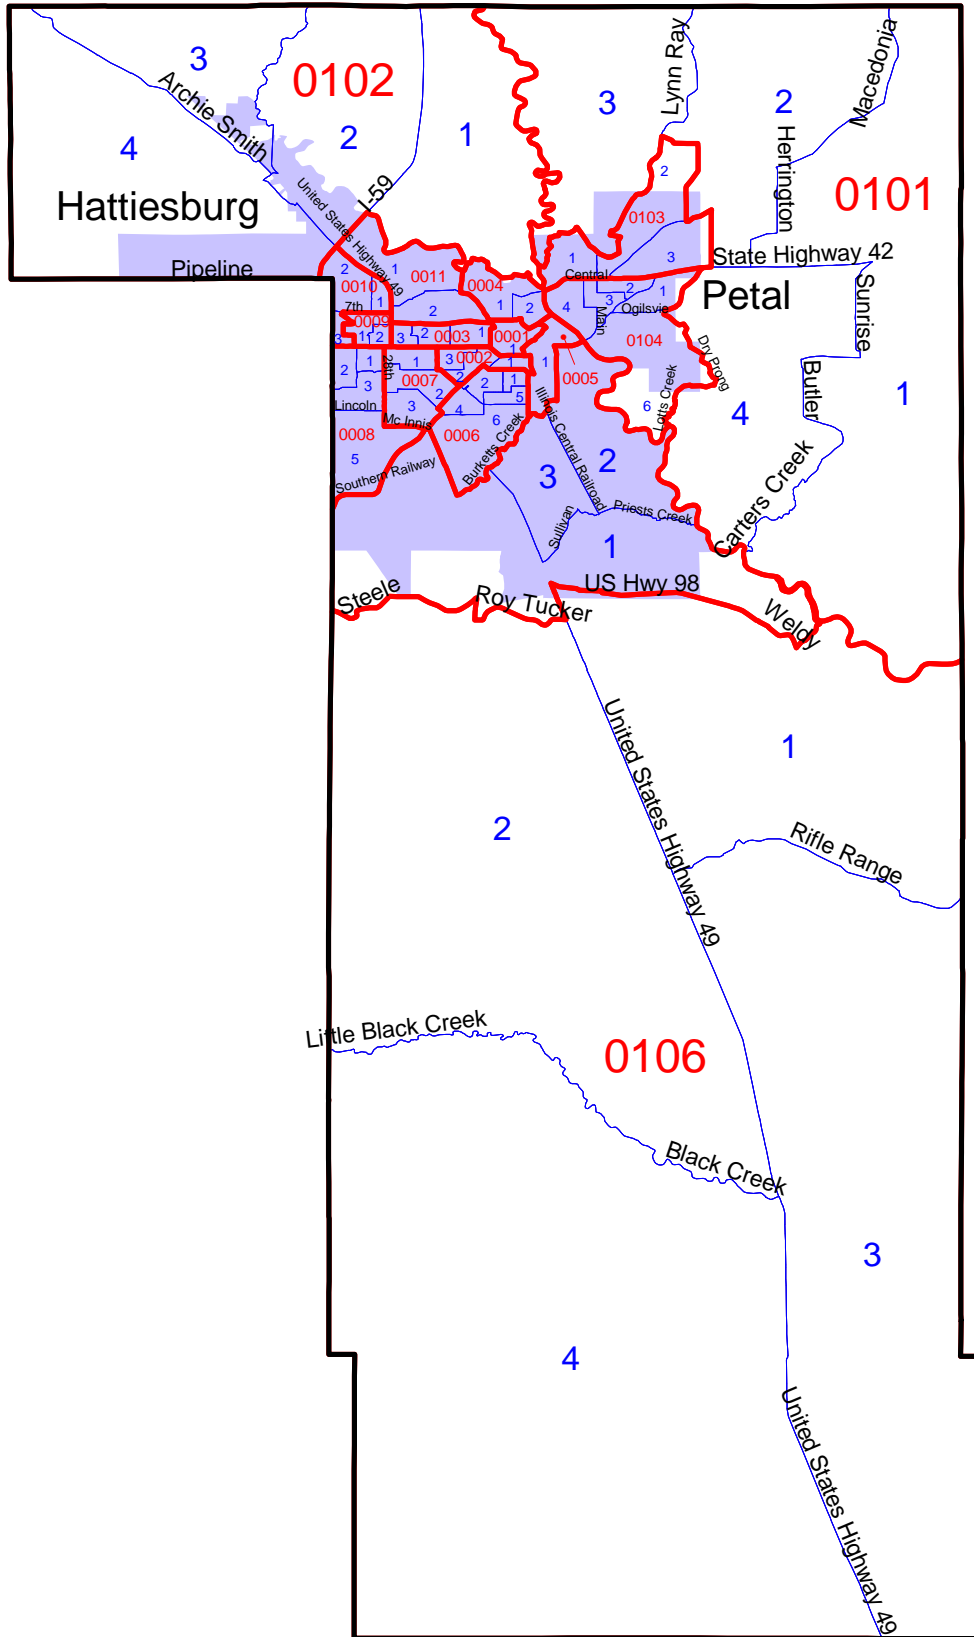

# Forrest County, MS: Census 2000 Block Groups

- Tract Boundary
- Block Group Boundary
- Place

Map produced by the  
Center for Population Studies  
University of Mississippi