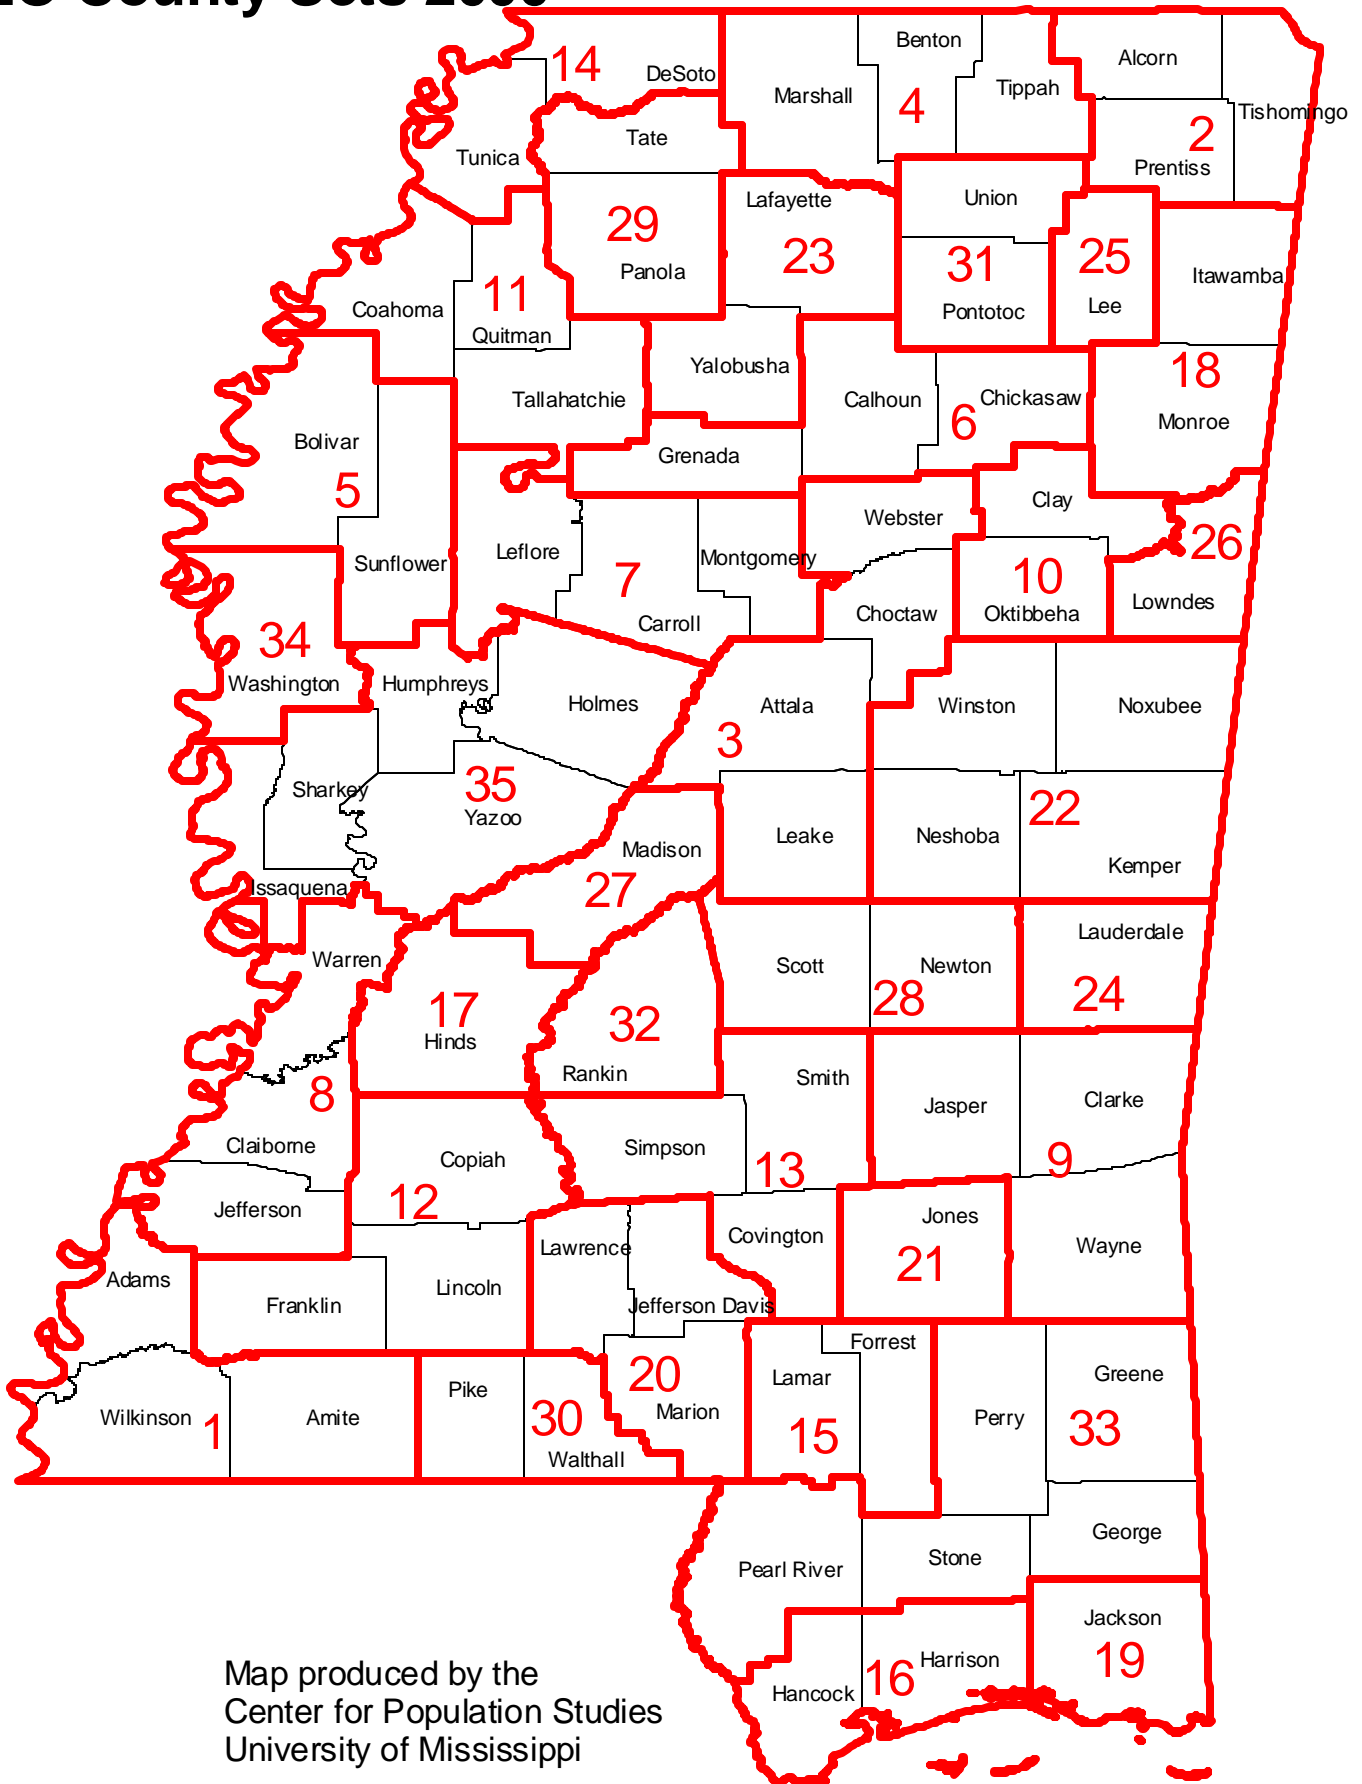

EEO County Sets 2000

Map produced by the
Center for Population Studies
University of Mississippi