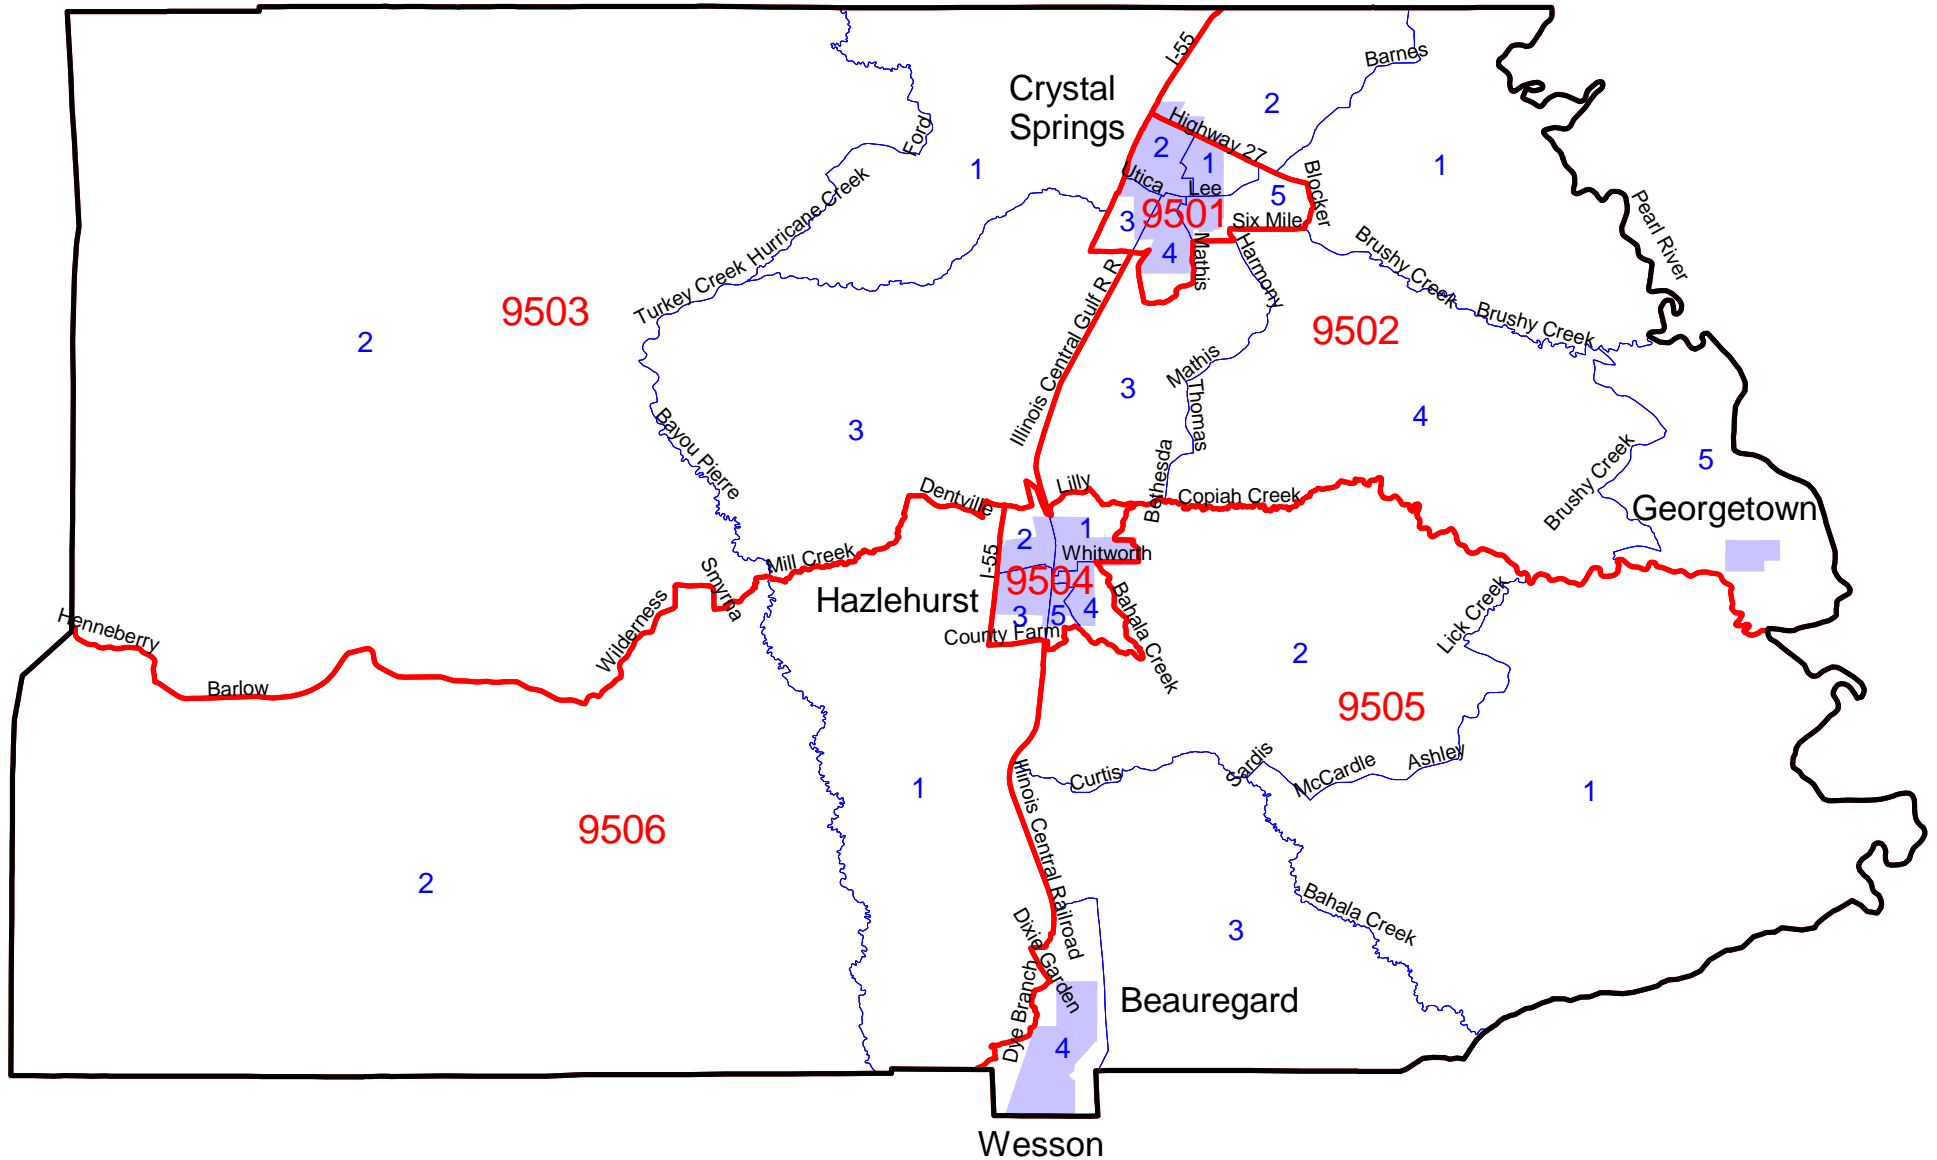

Copiah County, MS: Census 2000 Block Groups

- Tract Boundary
- Block Group Boundary
- Place

Map produced by the
Center for Population Studies
University of Mississippi