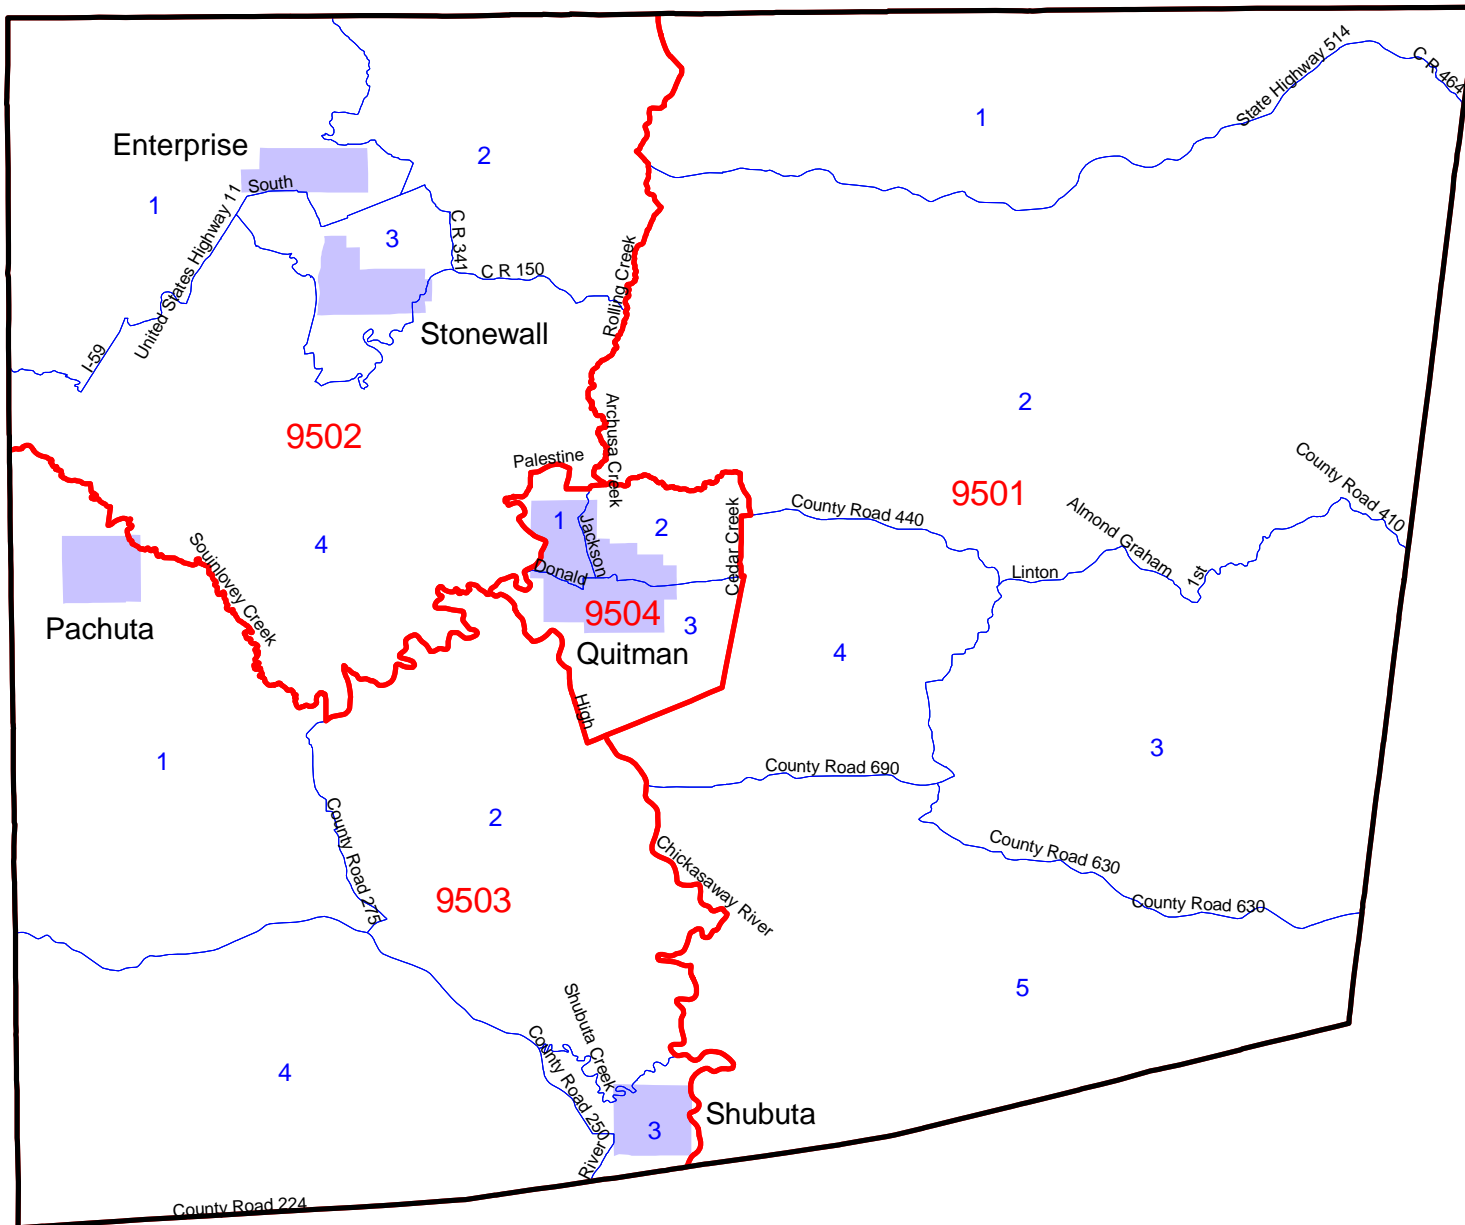

Clarke County, MS: Census 2000 Block Groups

-  Tract Boundary
-  Block Group Boundary
-  Place

Map produced by the
Center for Population Studies
University of Mississippi