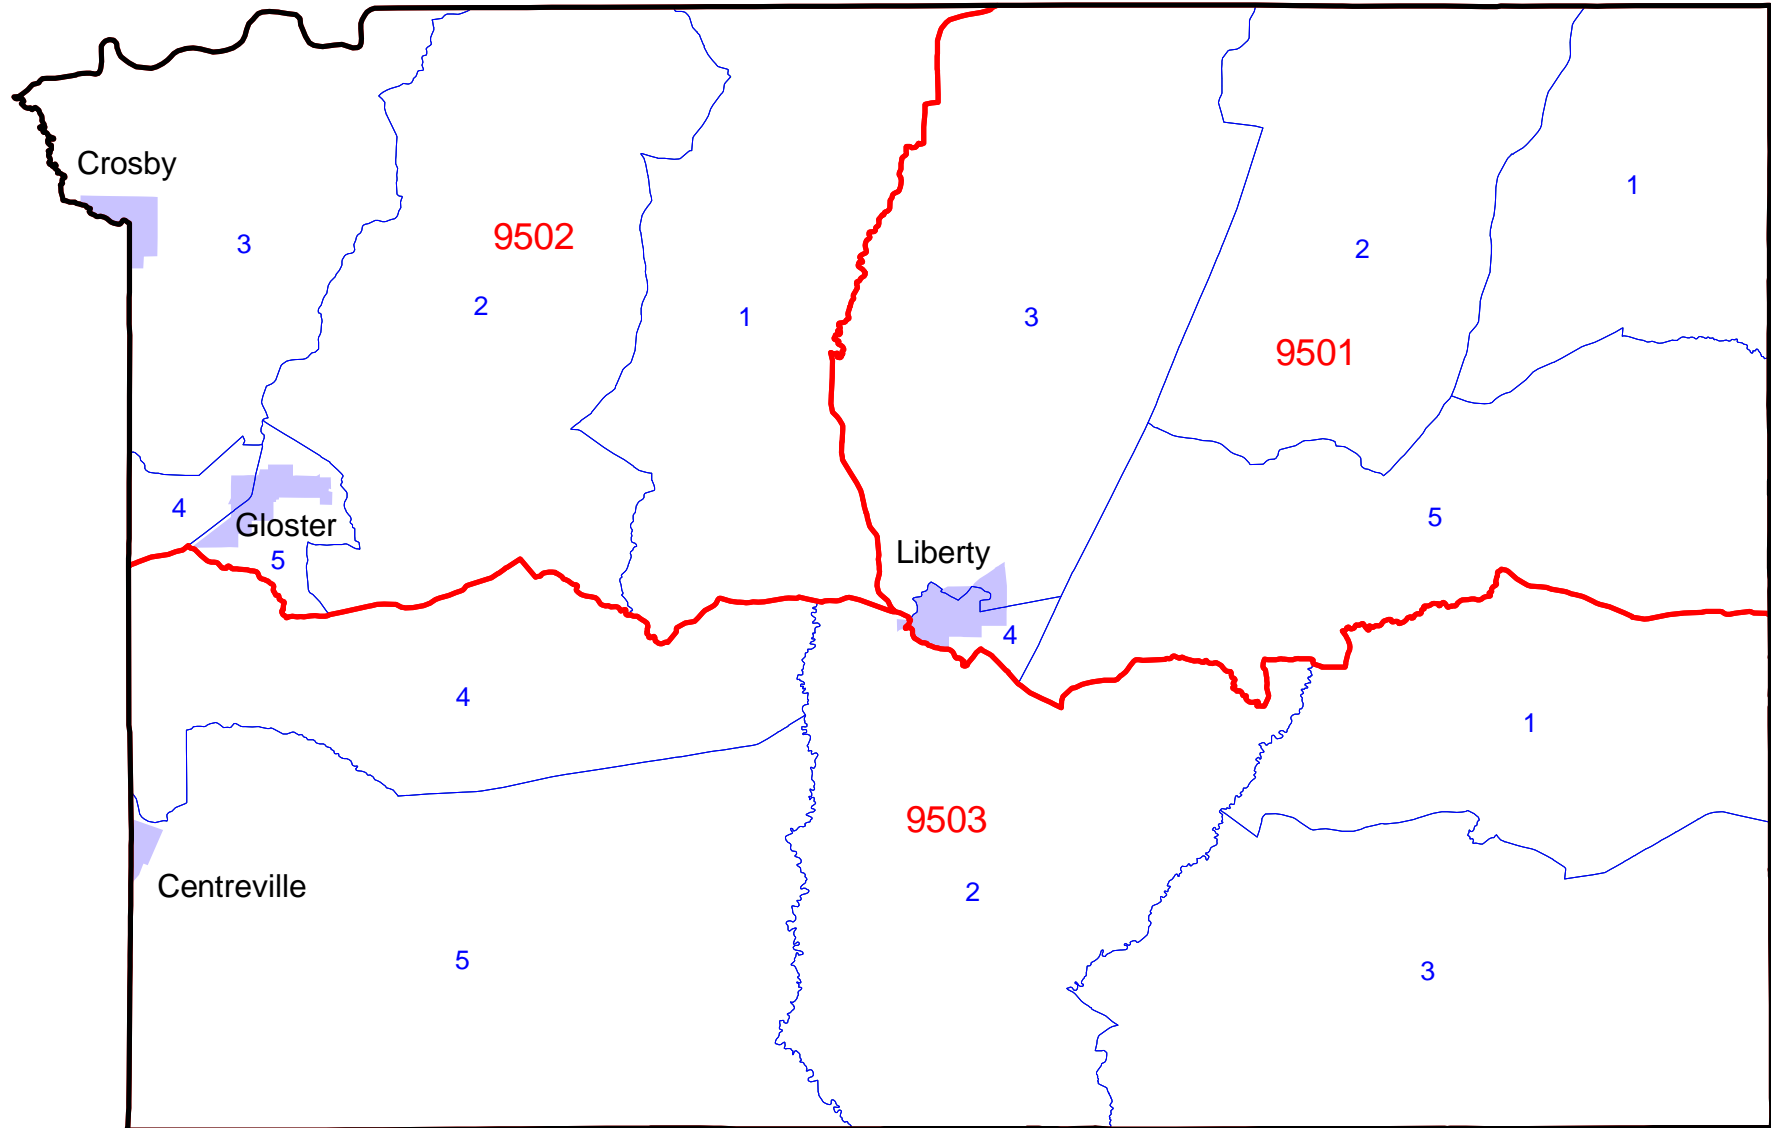

# Amite County, MS: Census 2000 Block Groups

-  Tract Boundary
-  Block Group Boundary
-  Place

Map produced by the  
Center for Population Studies  
University of Mississippi